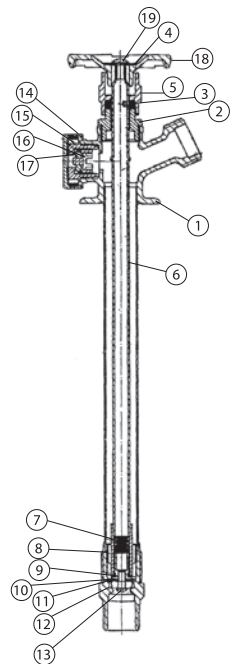

No.	Description	Material	Special Notes
1	Body assembly	Brass	
2	Stem holder	Brass	
3	Packing	Rubber	
4	Name plate	Aluminum	
5	Nut	Brass	
6	Stem holder	Brass	
7	Spring	Stainless steel	
8	Plug axis	Brass	
9	O-ring	NBR	
10	Packing	Rubber	
11	Stem washer	Brass	
12	Seal	Rubber	
13	Screw	Brass	
14	Nut	Plastic	Anti-siphon models only
15	Screw	POM	Anti-siphon models only
16	Stem	POM	Anti-siphon models only
17	Seat	Brass	Anti-siphon models only
18	Handle	Zinc	
19	Set screw	Brass	

Model No.	A	B	C	D	Weight (lbs.)
PF73DP	1-1/4	4	3-5/8	2-3/4	1.03
PF73DU	1-1/4	6	3-5/8	2-3/4	1.07
PF73DX	1-1/4	8	3-5/8	2-3/4	1.11
PF73D10	1-1/4	10	3-5/8	2-3/4	1.15
PF73D12	1-1/4	12	3-5/8	2-3/4	1.19
PF73D14	1-1/4	14	3-5/8	2-3/4	1.23
PF73ASDCC	1-1/4	1-5/8	3-7/8	3-3/8	1.03
PF73ASDP	1-1/4	4	3-7/8	3-3/8	1.09
PF73ASDU	1-1/4	6	3-7/8	3-3/8	1.18
PF73ASDX	1-1/4	8	3-7/8	3-3/8	1.26
PF73ASD10	1-1/4	10	3-7/8	3-3/8	1.34
PF73ASD12	1-1/4	12	3-7/8	3-3/8	1.42
PF73ASD14	1-1/4	14	3-7/8	3-3/8	1.50
PF73ASFP	1-1/4	4	3-7/8	3-3/8	1.15
PF73ASFU	1-1/4	6	3-7/8	3-3/8	1.23
PF73ASFX	1-1/4	8	3-7/8	3-3/8	1.31
PF73ASF10	1-1/4	10	3-7/8	3-3/8	1.39
PF73ASF12	1-1/4	12	3-7/8	3-3/8	1.47
PF73ASF14	1-1/4	14	3-7/8	3-3/8	1.55
PF73ASPXP	1-1/4	4	3-7/8	3-3/8	1.09
PF73ASPXU	1-1/4	6	3-7/8	3-3/8	1.18
PF73ASPXX	1-1/4	8	3-7/8	3-3/8	1.26
PF73ASPX10	1-1/4	10	3-7/8	3-3/8	1.34
PF73ASPX12	1-1/4	12	3-7/8	3-3/8	1.42
PF73ASPX14	1-1/4	14	3-7/8	3-3/8	1.50