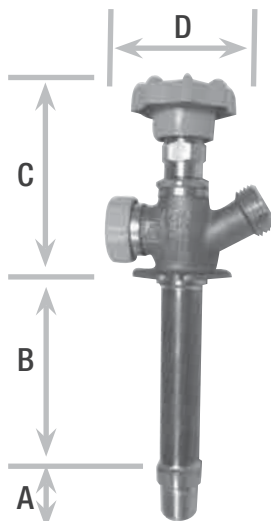

No.	Description	Material	Special Notes
1	Body assembly	Brass	
2	Stem holder	Brass	
3	Packing	Rubber	
4	Name plate	Aluminum	
5	Nut	Brass	
6	Stem holder	Brass	
7	Spring	Stainless steel	
8	Plug axis	Brass	
9	O-ring	NBR	
10	Packing	Rubber	
11	Stem washer	Brass	
12	Seal	Rubber	
13	Screw	Brass	
14	Nut	Plastic	Anti-siphon models only
15	Screw	POM	Anti-siphon models only
16	Stem	POM	Anti-siphon models only
17	Seat	Brass	Anti-siphon models only
18	Handle	Zinc	
19	Set screw	Brass	

Model No.	A	B	C	D	Weight (lbs.)
PF73DP	1-1/4	4	3-5/8	2-3/4	1.03
PF73DU	1-1/4	6	3-5/8	2-3/4	1.07
PF73DX	1-1/4	8	3-5/8	2-3/4	1.11
PF73D10	1-1/4	10	3-5/8	2-3/4	1.15
PF73D12	1-1/4	12	3-5/8	2-3/4	1.19
PF73D14	1-1/4	14	3-5/8	2-3/4	1.23
PF73ASDCC	1-1/4	1-5/8	3-7/8	3-3/8	1.03
PF73ASDP	1-1/4	4	3-7/8	3-3/8	1.09
PF73ASDU	1-1/4	6	3-7/8	3-3/8	1.18
PF73ASDX	1-1/4	8	3-7/8	3-3/8	1.26
PF73ASD10	1-1/4	10	3-7/8	3-3/8	1.34
PF73ASD12	1-1/4	12	3-7/8	3-3/8	1.42
PF73ASD14	1-1/4	14	3-7/8	3-3/8	1.50
PF73ASFP	1-1/4	4	3-7/8	3-3/8	1.15
PF73ASFU	1-1/4	6	3-7/8	3-3/8	1.23
PF73ASFX	1-1/4	8	3-7/8	3-3/8	1.31
PF73ASF10	1-1/4	10	3-7/8	3-3/8	1.39
PF73ASF12	1-1/4	12	3-7/8	3-3/8	1.47
PF73ASF14	1-1/4	14	3-7/8	3-3/8	1.55
PF73ASPXP	1-1/4	4	3-7/8	3-3/8	1.09
PF73ASPXU	1-1/4	6	3-7/8	3-3/8	1.18
PF73ASPXX	1-1/4	8	3-7/8	3-3/8	1.26
PF73ASPX10	1-1/4	10	3-7/8	3-3/8	1.34
PF73ASPX12	1-1/4	12	3-7/8	3-3/8	1.42
PF73ASPX14	1-1/4	14	3-7/8	3-3/8	1.50