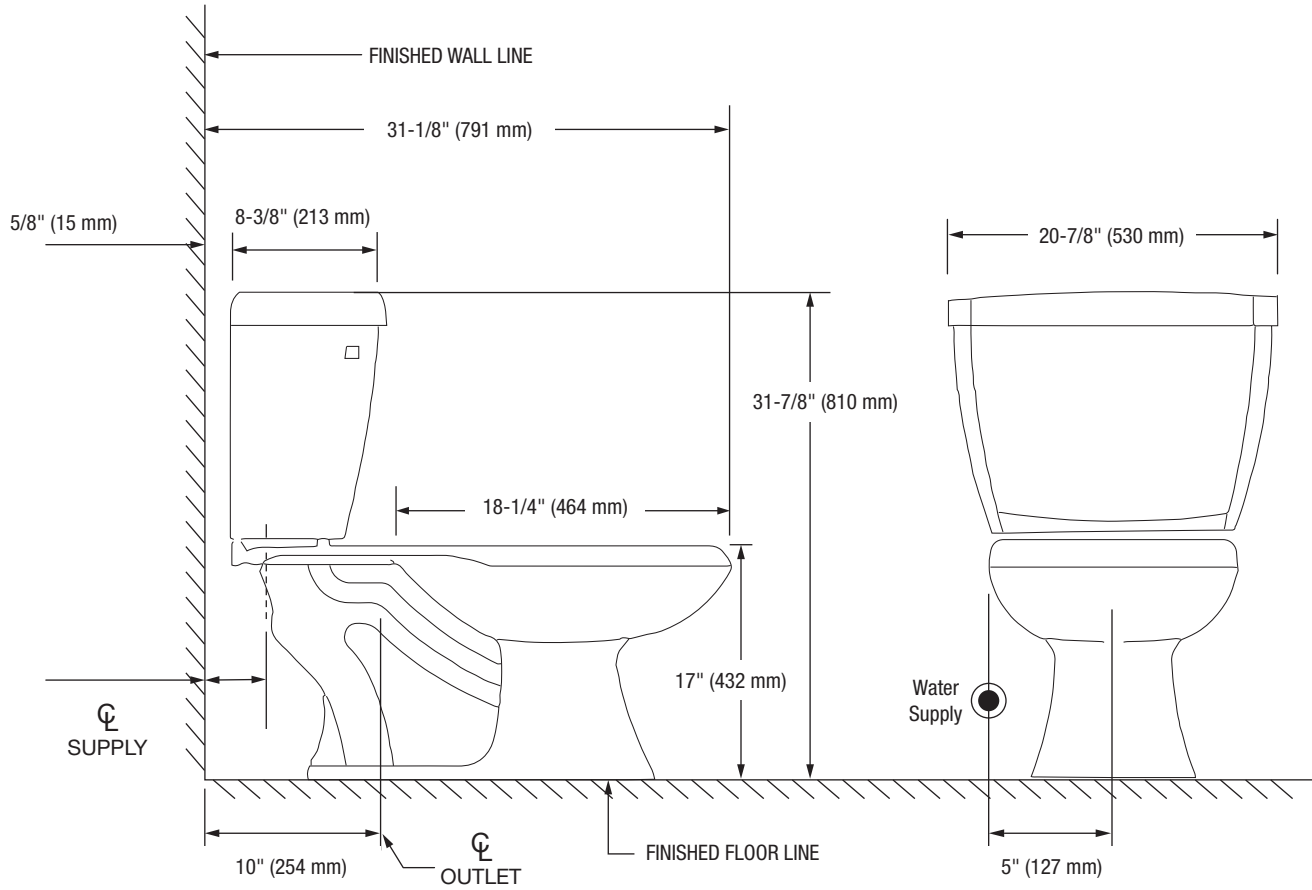

Gilpin

Two-Piece Elongated Toilet

Product Features

- 1.0 GPF
- Pressure Assist Equipped with EcoFlush Pressure Assist System
- Vitreous China
- 17" Elongated ADA Bowl
- Rough-in: 10"
- Flush Valve: 3"
- Trapway: 2" Fully Glazed
- Water Spot: 13-1/2" x 11"
- Side Mounted Chrome Trip Lever
- Sanitary bar on bowl for easy cleaning
- Quick connect, three-bolt tank-to-bowl installation

Gilpin

Two-Piece Elongated Toilet

Note: All dimensions and specifications are nominal and may vary: Dimensions of 8" and greater have a tolerance of +3%. Dimensions less than 8" have a tolerance of +5%.

Gilpin

Two-Piece Elongated Toilet

Product Features

- 1.0 GPF
- Pressure Assist Equipped with EcoFlush Pressure Assist System
- Vitreous China
- 17" Elongated ADA Bowl
- Rough-in: 12"
- Flush Valve: 3"
- Trapway: 2" Fully Glazed
- Water Spot: 13-1/2" x 11"
- Side Mounted Chrome Trip Lever
- Sanitary bar on bowl for easy cleaning
- Quick connect, three-bolt tank-to-bowl installation