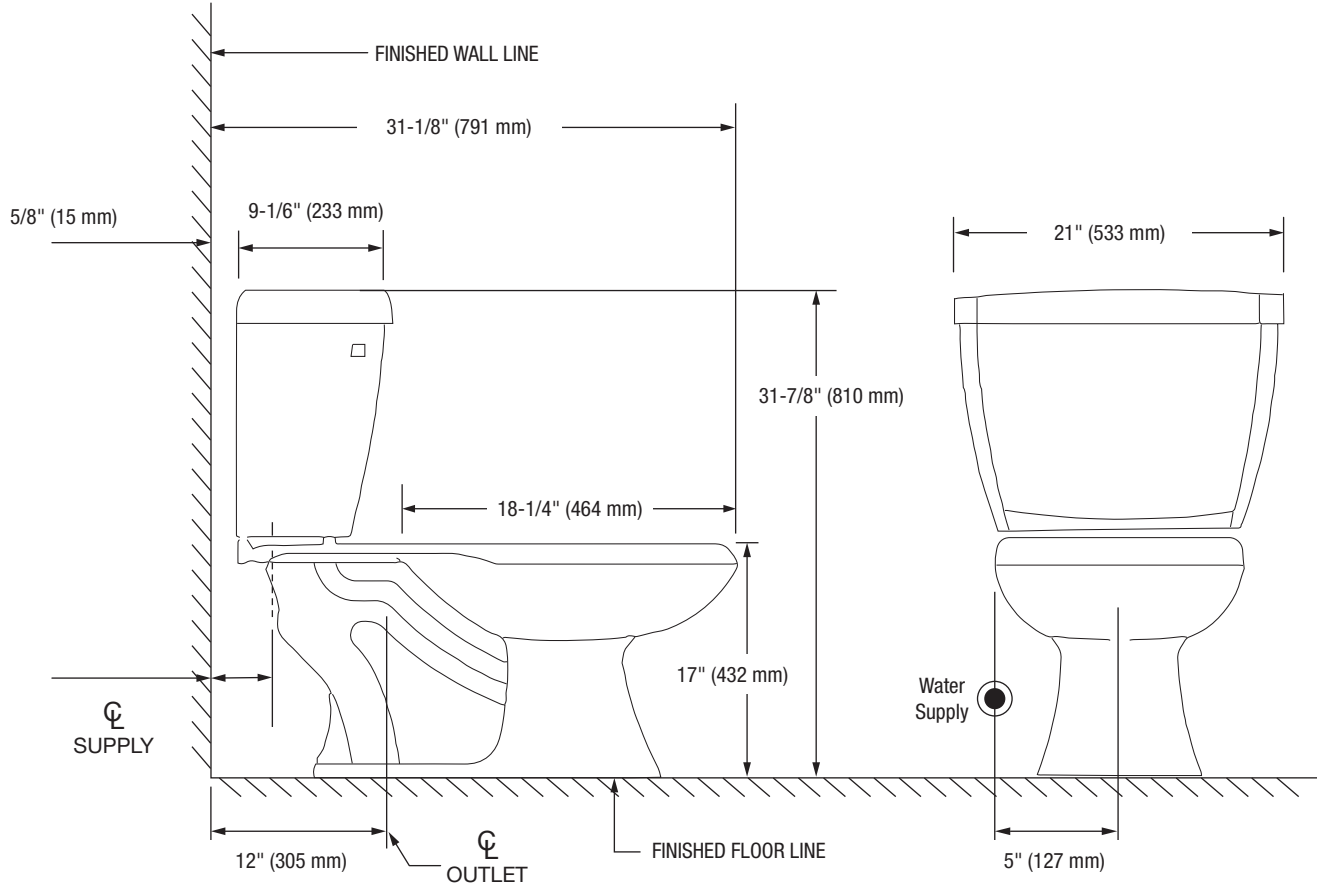

Gilpin

Two-Piece Elongated Toilet

Product Features

- 1.0 GPF
- Pressure Assist Equipped with EcoFlush Pressure Assist System
- Vitreous China
- 17" Elongated ADA Bowl
- Rough-in: 10"
- Flush Valve: 3"
- Trapway: 2" Fully Glazed
- Water Spot: 13-1/2" x 11"
- Side Mounted Chrome Trip Lever
- Sanitary bar on bowl for easy cleaning
- Quick connect, three-bolt tank-to-bowl installation

Gilpin

Two-Piece Elongated Toilet

Product Features

- 1.0 GPF
- Pressure Assist Equipped with EcoFlush Pressure Assist System
- Vitreous China
- 17" Elongated ADA Bowl
- Rough-in: 12"
- Flush Valve: 3"
- Trapway: 2" Fully Glazed
- Water Spot: 13-1/2" x 11"
- Side Mounted Chrome Trip Lever
- Sanitary bar on bowl for easy cleaning
- Quick connect, three-bolt tank-to-bowl installation

Bowl

- PF1603PAWH** Elongated ADA Bowl - 17"

This product comes complete with installation, operating, care and maintenance instructions. All PROFLO fixtures carry a lifetime limited warranty on the vitreous china and a 5-year limited warranty on the fittings. Visit ferguson.com for detailed warranty information.

Gilpin

Two-Piece Elongated Toilet

Note: All dimensions and specifications are nominal and may vary: Dimensions of 8" and greater have a tolerance of +3%. Dimensions less than 8" have a tolerance of +5%.