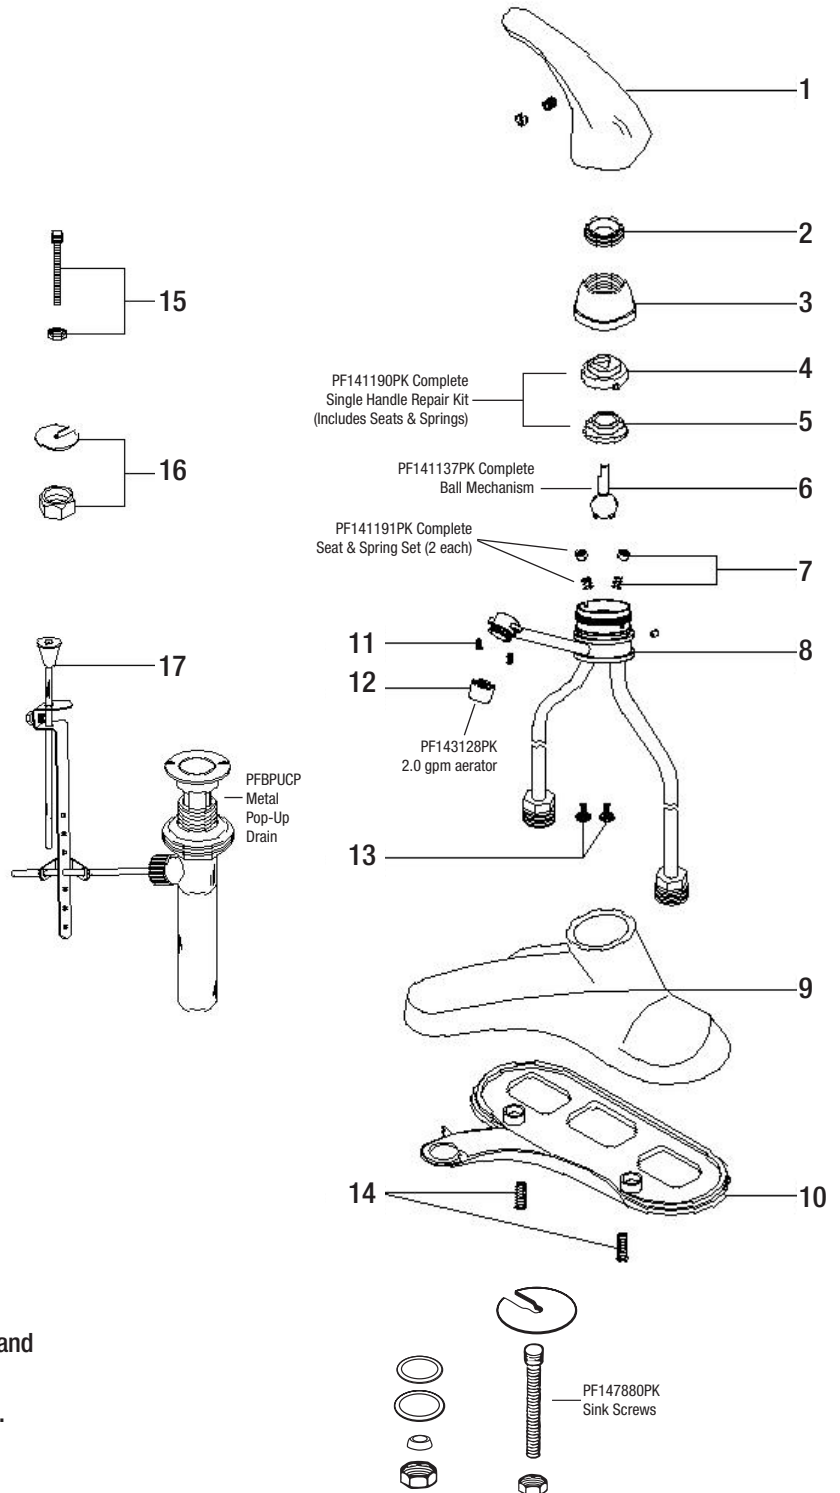

Parts Breakdown

Water Saving Single Handle Lavatory Faucet with Metal Pop-Up

PFWS1011M

PFWS1011M

No.	Description / Part	Material	Qty
1	HANDLE	ZINC	1
2	ADJUSTING RING	BRASS	1
3	CAP	ABS	1
4	CAM	ABS	1
5	CAM WASHER	SS	1
6	BALL ASSEMBLY	BRASS	1
7	PARTS ASSEMBLY	BRASS	1
8	BODY ASSEMBLY	ABS	1
9	ESCUTHEON	ZINC	1
10	GASKET	ZINC	1
11	SCREW	SS	2
12	AERATOR	SS	1
13	SCREW	SS	2
14	SCREW	SS	2
15	PARTS ASSEMBLY	BRASS	1
16	PARTS ASSEMBLY	BRASS	1
17	POP-UP	BRASS	1

Warranty and Codes

This product comes complete with installation, operating, care and maintenance instructions. All PROFLO faucets carry a 1-year limited warranty. This product meets ANSI: A112.18.1M.