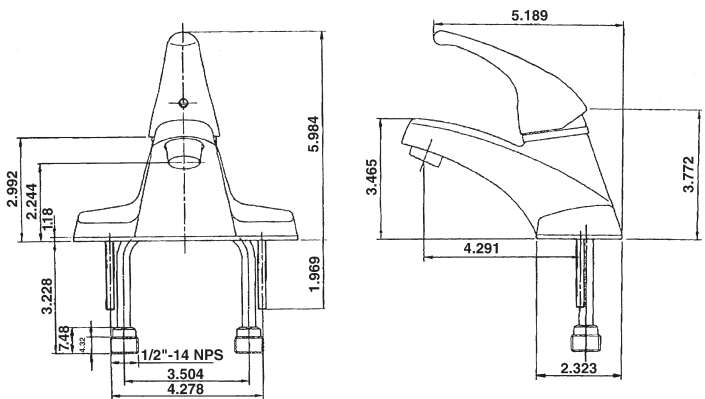

PFWS1011M

Single Handle Lavatory Faucets

Product Features

- Washerless design
- Durable chrome finish
- ADA and UFAS compliant metal handle

General Specifications

- 4" centerset
- 1.5 GPM water saving aerator
- NSF/ANSI Std. 61 compliant
- UPC/IAPMO listed
- CSA certified

Product Specifications

Available Parts

PF141137PK	Ball stem for metal handle
PF141190PK	Single handle repair kit
PF141191PK	Seat and spring set (2 each)
PF141465PK	Lever handle
PF143129PK	Chrome 1.5 GPM female aerator
PFBPUCP	Chrome pop-up drain assembly
PF141569PK	Hot/cold indicator button
PF155A	Chrome plated 1 1/4" grid drain with tailpiece
PF148426	Brushed nickel pop-up drain assembly