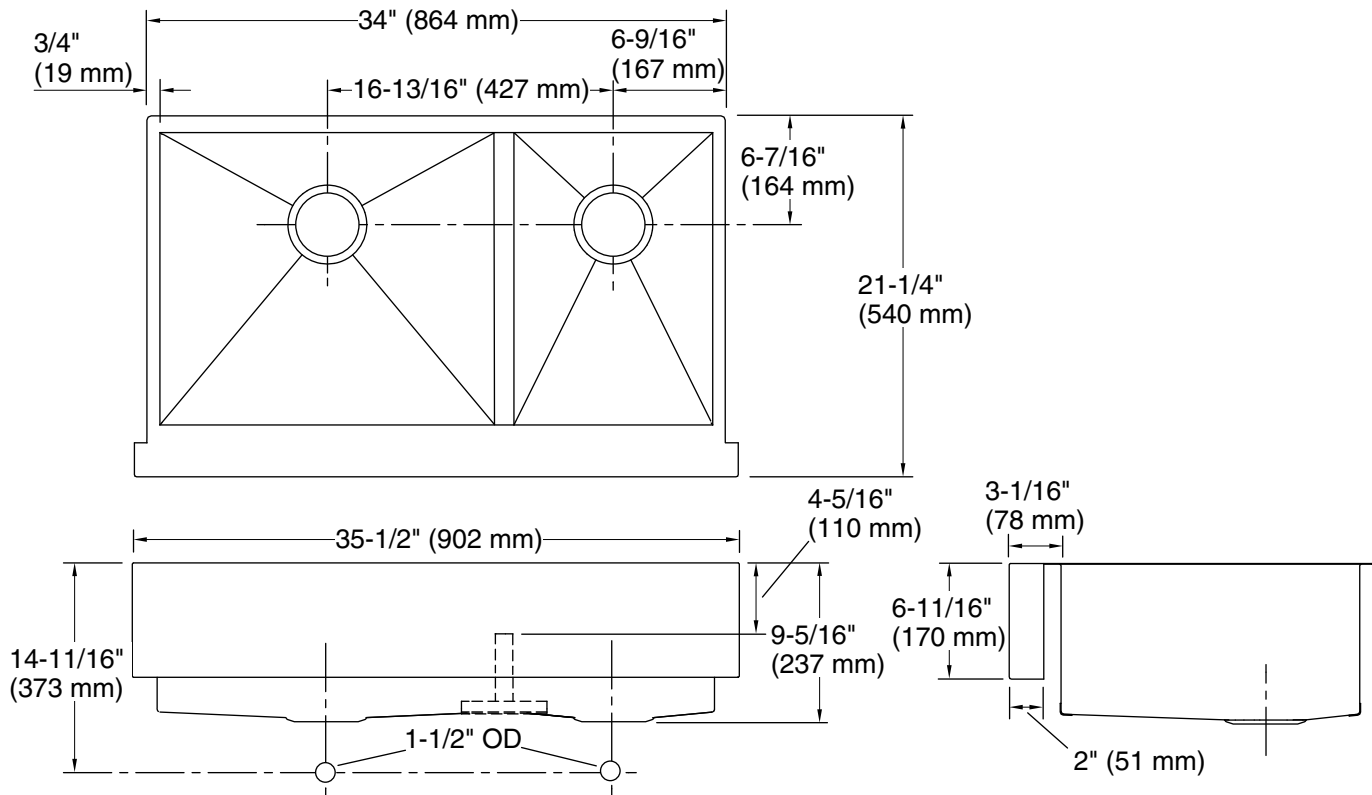

Features

- 36-inch minimum base cabinet width.
- Large/medium bowls.
- 9" (229 mm) depth provides generous workspace.
- Short apron allows sink to be used in most standard cabinetry or retrofitted to existing standard cabinetry.
- Self-Trimming apron overlaps the cabinet face for easy installation.
- Smart Divide® features a lower bowl divider that increases workspace and versatility.
- Rear drain increases workspace in the sink and storage space underneath.
- Includes installation hardware and bottom sink rack.
- SilentShield® sound-absorption technology offers quieter performance.

Lifetime Limited Warranty for KOHLER® Stainless Steel Sinks

See website for detailed warranty information.

Technical Information

All product dimensions are nominal.

Bowl configuration:	Off-set Large/small
Installation:	Under-mount
Min. base cabinet width:	36" (914 mm)
Bowl area (Left):	Length: 19-11/16" (500 mm) Width: 17-3/16" (437 mm) Bowl depth: 9" (229 mm)
Bowl area (Right):	Length: 11-11/16" (297 mm) Width: 17-3/16" (437 mm) Bowl depth: 9" (229 mm)
Drain hole:	3-11/16" (94 mm)
Template:	1166719-7, required, included

Notes

Install this product according to the installation instructions.

The 3/4" (19 mm) side rim flanges are supported without using the clip attachment. See the installation guide for further instructions.