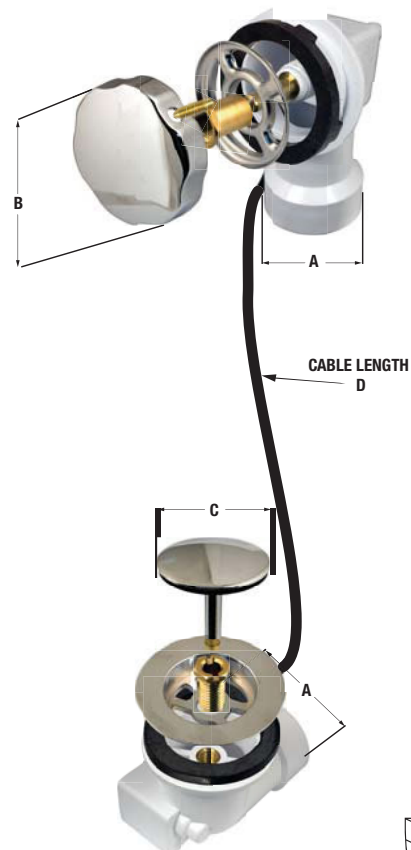

## Product Numbers

PVC for Tubs Depths 17"-22"

ITEM	FINISH
MB138882	PVD Brushed Nickel
MB138883	Chrome Plated
MB138884	Oil Rubbed Bronze

ABS for Tubs Depths 17"-22"

ITEM	FINISH
MB138885	PVD Brushed Nickel
MB138886	Chrome Plated
MB138887	Oil Rubbed Bronze

PVC for Tubs Depths 23"-27"

ITEM	FINISH
MB138888	PVD Brushed Nickel
MB138889	Chrome Plated
MB138890	Oil Rubbed Bronze

ABS for Tubs Depths 23"-27"

ITEM	FINISH
MB138891	PVD Brushed Nickel
MB138892	Chrome Plated
MB138893	Oil Rubbed Bronze

## Product Specifications/Dimensions

For Tubs Depths 17"-22"

in.	2-1/4	1-7/8	3	2	27
	<b>A</b>	<b>A</b>	<b>B</b>	<b>C</b>	<b>D</b>
mm	57.15	47.62	76.2	50.8	685.8

For Tubs Depths 23"-27"

in.	2-1/4	1-7/8	3	2	35
	<b>A</b>	<b>A</b>	<b>B</b>	<b>C</b>	<b>D</b>
mm	57.15	47.62	76.2	50.8	889