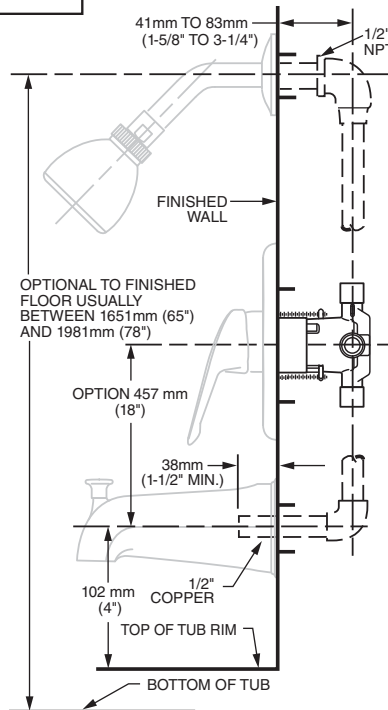

MODEL NUMBER:

- ☐ **R120 Pressure Balance Rough Valve Body only**
  Direct sweat inlets/outlets. LESS trim.
- ☐ **R120SS Pressure Balance Rough Valve Body only with Screwdriver stops**
  Direct sweat inlets/outlets. Screwdriver stops. LESS trim.
- ☐ **R125 Pressure Balance Rough Valve Body only**
  Female thread inlets/outlets. LESS trim.
- ☐ **R125SS Pressure Balance Rough Valve Body only with Screwdriver stops**
  Female thread inlets/outlets. Screwdriver stops. LESS trim.
- ☐ **R127 Pressure Balance Rough Valve Body only**
  PEX inlets/Direct sweat outlets. LESS trim.
- ☐ **R127SS Pressure Balance Rough Valve Body only with Screwdriver stops**
  PEX inlets/Direct sweat outlets. Screwdriver stops. LESS trim.

See reverse for available trim kits.