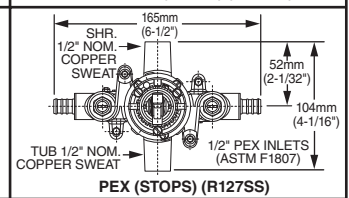

MODEL NUMBER:

- ☐ **R120 Pressure Balance Rough Valve Body only**
  Direct sweat inlets/outlets. LESS trim.
- ☐ **R120SS Pressure Balance Rough Valve Body only with Screwdriver stops**
  Direct sweat inlets/outlets. Screwdriver stops. LESS trim.
- ☐ **R125 Pressure Balance Rough Valve Body only**
  Female thread inlets/outlets. LESS trim.
- ☐ **R125SS Pressure Balance Rough Valve Body only with Screwdriver stops**
  Female thread inlets/outlets. Screwdriver stops. LESS trim.
- ☐ **R127 Pressure Balance Rough Valve Body only**
  PEX inlets/Direct sweat outlets. LESS trim.
- ☐ **R127SS Pressure Balance Rough Valve Body only with Screwdriver stops**
  PEX inlets/Direct sweat outlets. Screwdriver stops. LESS trim.

See reverse for available trim kits.