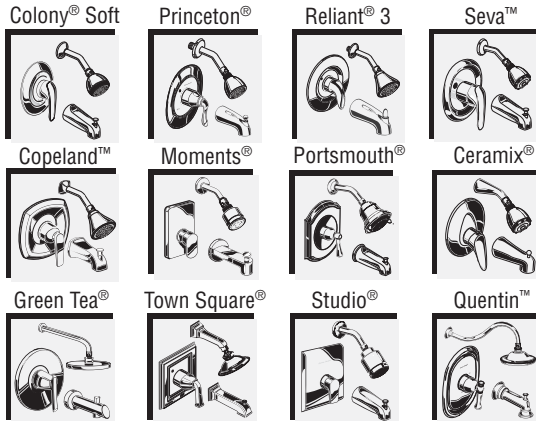

Available Trim Kits

R120 Valve Body Shown

GENERAL DESCRIPTION:

Cast brass body, washerless 47mm ceramic disc valve cartridge with volume and temperature control, back-to-back capability, integrated check valves, and hot limit safety stop. Pressure balancing cartridge maintains constant output temperature in response to changes in relative hot and cold supply pressure. One-half inch inlets and outlets (choice of direct sweat, threaded, or PEX). Available with screwdriver stops. Rough-in plaster guard designed for use as thin-wall mounting adaptor. Valve body will accept a variety of decorative Bath/Shower trim kits.