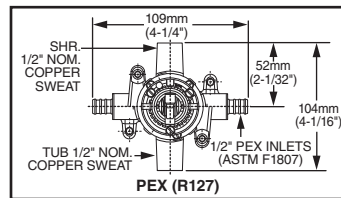

MODEL NUMBER:

- ☐ **R120 Pressure Balance Rough Valve Body only**
  Direct sweat inlets/outlets. LESS trim.
- ☐ **R120SS Pressure Balance Rough Valve Body only with Screwdriver stops**
  Direct sweat inlets/outlets. Screwdriver stops. LESS trim.
- ☐ **R125 Pressure Balance Rough Valve Body only**
  Female thread inlets/outlets. LESS trim.
- ☐ **R125SS Pressure Balance Rough Valve Body only with Screwdriver stops**
  Female thread inlets/outlets. Screwdriver stops. LESS trim.
- ☐ **R127 Pressure Balance Rough Valve Body only**
  PEX inlets/Direct sweat outlets. LESS trim.
- ☐ **R127SS Pressure Balance Rough Valve Body only with Screwdriver stops**
  PEX inlets/Direct sweat outlets. Screwdriver stops. LESS trim.

See reverse for available trim kits.