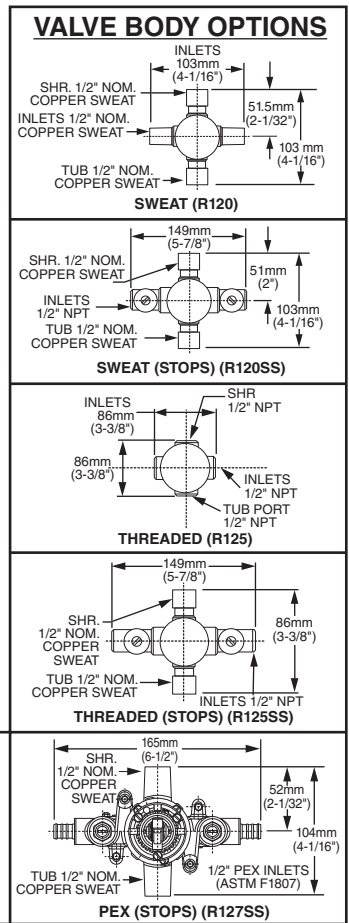

MODEL NUMBER:

- ☐ **R120 Pressure Balance Rough Valve Body only**
  Direct sweat inlets/outlets. LESS trim.
- ☐ **R120SS Pressure Balance Rough Valve Body only with Screwdriver stops**
  Direct sweat inlets/outlets. Screwdriver stops. LESS trim.
- ☐ **R125 Pressure Balance Rough Valve Body only**
  Female thread inlets/outlets. LESS trim.
- ☐ **R125SS Pressure Balance Rough Valve Body only with Screwdriver stops**
  Female thread inlets/outlets. Screwdriver stops. LESS trim.
- ☐ **R127 Pressure Balance Rough Valve Body only**
  PEX inlets/Direct sweat outlets. LESS trim.
- ☐ **R127SS Pressure Balance Rough Valve Body only with Screwdriver stops**
  PEX inlets/Direct sweat outlets. Screwdriver stops. LESS trim.

See reverse for available trim kits.