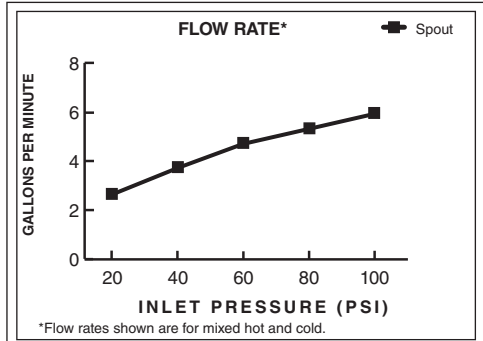

Valve + Trim: Trim Kit & Valve Body Packaged Separately

To order: Specify valve body **and** trim kit desired

Example: R120 - Direct Sweat Valve Body
T508.502 - Princeton Bath/Shower Trim Kit

VALVES						
	R120	R120SS	R125	R125SS	R127	R127SS
	Direct Sweat Inlets/Outlets	Direct Sweat Inlets/Outlets w/ Screwdriver Stops	Female Thread Inlets/Outlets	Female Thread Inlets/Outlets w/ Screwdriver Stops	PEX Inlets/Direct Sweat Outlets	PEX Inlets/Direct Sweat Outlets w/ Screwdriver Stops

TRIM KITS		Colony® Soft	Reliant® 3	Reliant® 3 w/mod Plate	Princeton®	Seva™	Copeland™
	B/S	T675.502	T385.502	T385.522	T508.502	T480.502	T005.502
Shower	T675.501	T385.501		T508.501	T480.501	T005.501	
Valve	T675.500	T385.500		T508.500	T480.500	T005.500	
		Colony® Soft	Reliant® 3		Princeton®	Seva™	Copeland™
B/S		T675.508	T385.508		T508.508	T480.508	T005.508
Shower		T675.507	T385.507		T508.507	T480.507	T005.507

TRIM KITS		Ceramix®	Moments®		Green Tea®	Town Square®		Quentin™
	B/S	T000.502	T506.502		T010.502	T555.522		T440.502
Shower	T000.501	T506.501		T010.501	T555.521		T440.501	
Valve	T000.500	T506.500		T010.500	T555.520		T440.500	
		Moments®	Portsmouth®	Portsmouth®	Green Tea®	Town Square®	Studio®	Quentin™
B/S		T506.508	T420.508	T415.508	T010.508	T555.528	T590.508	T440.508
Shower		T506.507	T420.507	T415.507	T010.507	T555.527	T590.507	T440.507
Valve			T420.500	T415.500			T590.500	

CODES AND STANDARDS

These products meet or exceed the following codes and standards:

- ANSI A 117.1
- ASSE 1016
- ASME A112.18.1
- CSA B 125

• Showerhead with 2.5gpm/9.5L.min. flow restrictor.