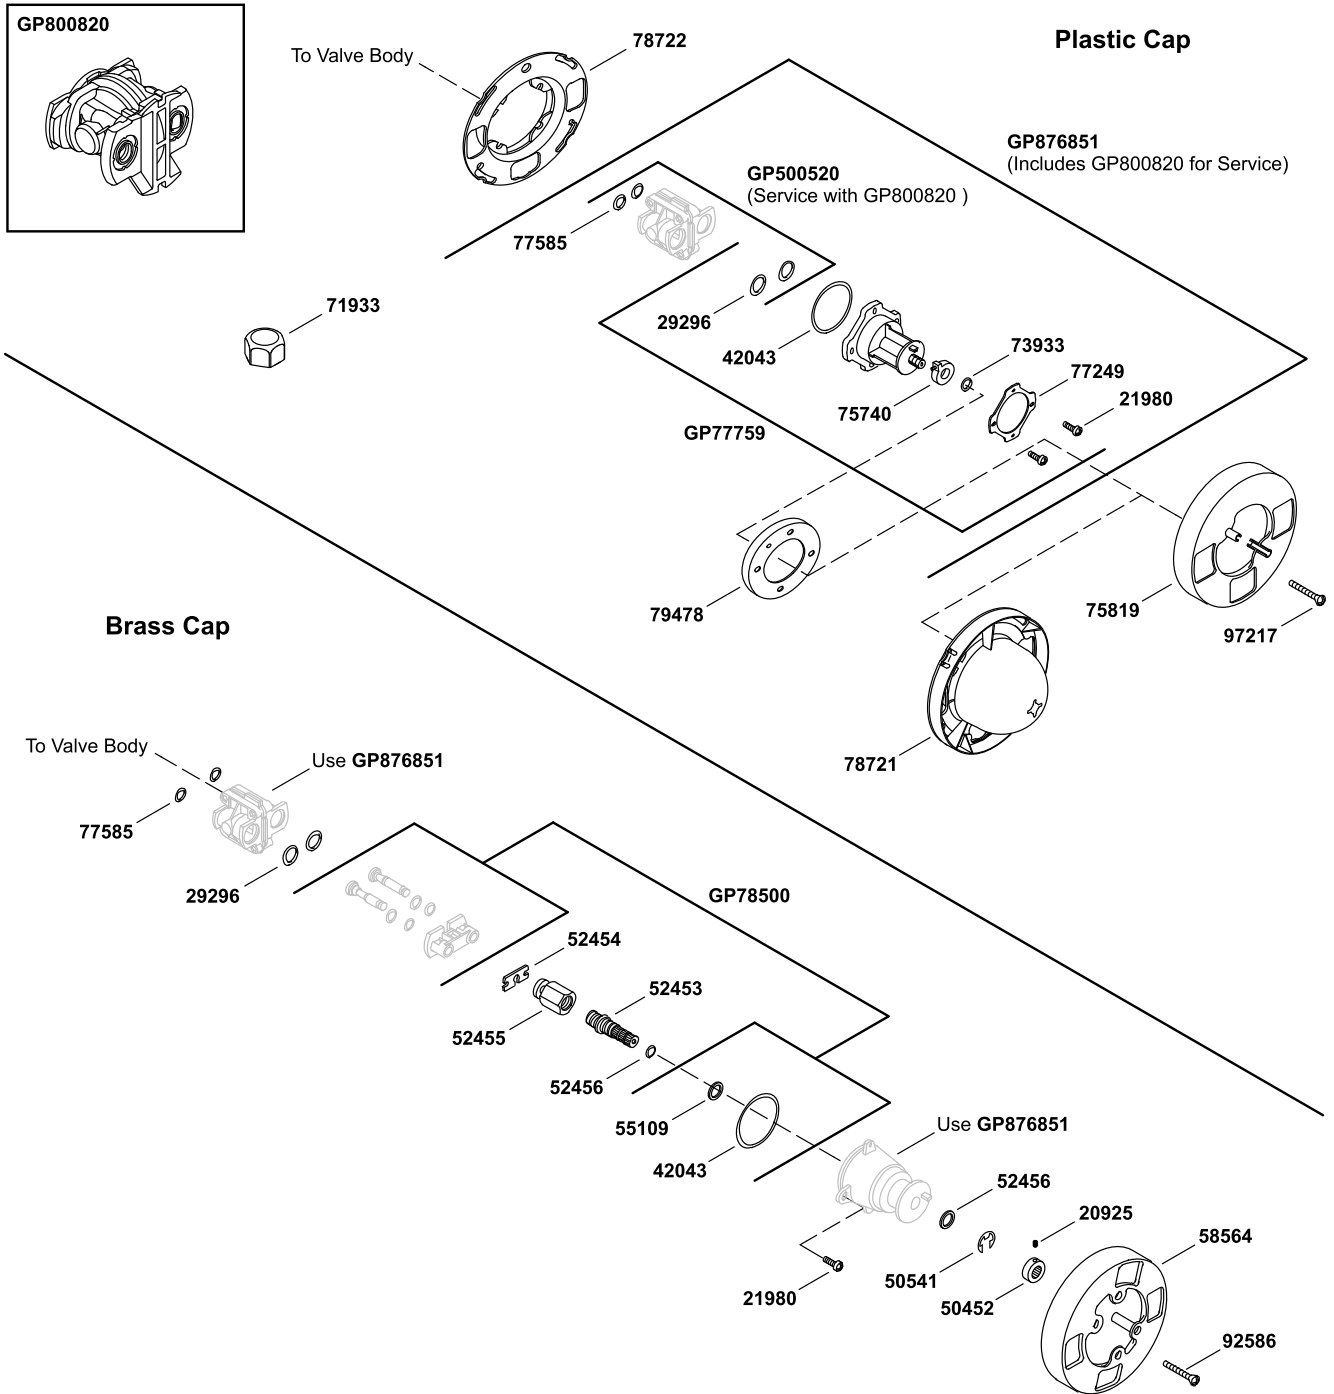

Rite-Temp®

1/2" pressure-balancing valve with screwdriver stops
K-304-KS-NA

Rite-Temp®

1/2" pressure-balancing valve with screwdriver stops
K-304-KS-NA