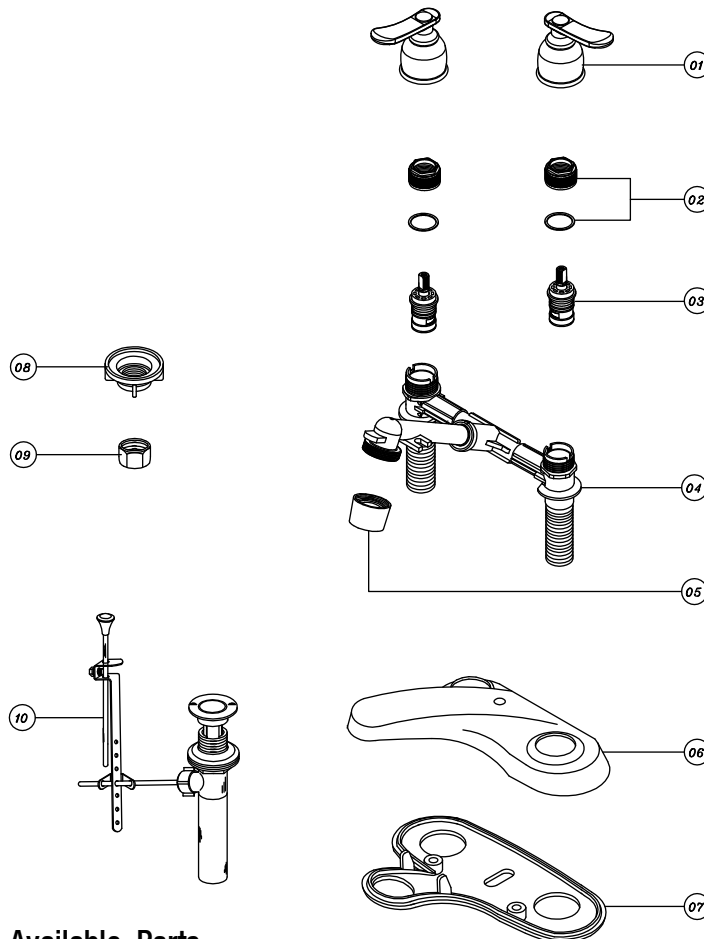

Parts Breakdown

**Water Saving
Two Handle Lavatory Faucet**

PFWS5670CP

PFWS5670CP

Model Numbers

PFWS5670CP with metal pop-up
PFWS5670LCP less pop-up

No.	Part & Code	Material	
1	Lever Handle	PF655169 - Hot	Zinc
		PF655168 - Cold	Zinc
2	Lock Nut	N/A	Zinc
3	Cartridge	PF111561 - Hot	POM & Ceramic
		PF111560 - Cold	POM & Ceramic
4	Waterway Body	N/A	POM
5	Aerator Kit	PF654508	NBR
			POM
			Brass
6	Housing	N/A	Zinc
7	Deck Plate	N/A	ABS
8	Mounting Nut	N/A	ABS
9	Coupling nut	N/A	Brass
10	POP -UP KIT	PFBPUCP	Brass

Available Parts

PFX4LAVEXT Thick deck mounting kit

Optional Accessories

PFXAER05 0.5 GPM Aerator insert

Warranty and Codes

This product comes complete with installation, operating, care and maintenance instructions. This PROFLO faucet carries a limited lifetime warranty when installed in residential applications. The warranty is five years in commercial applications. This product meets ASME: A112.18.1-2011 *Compliant with lead content requirements of US Senate Bill S.3874