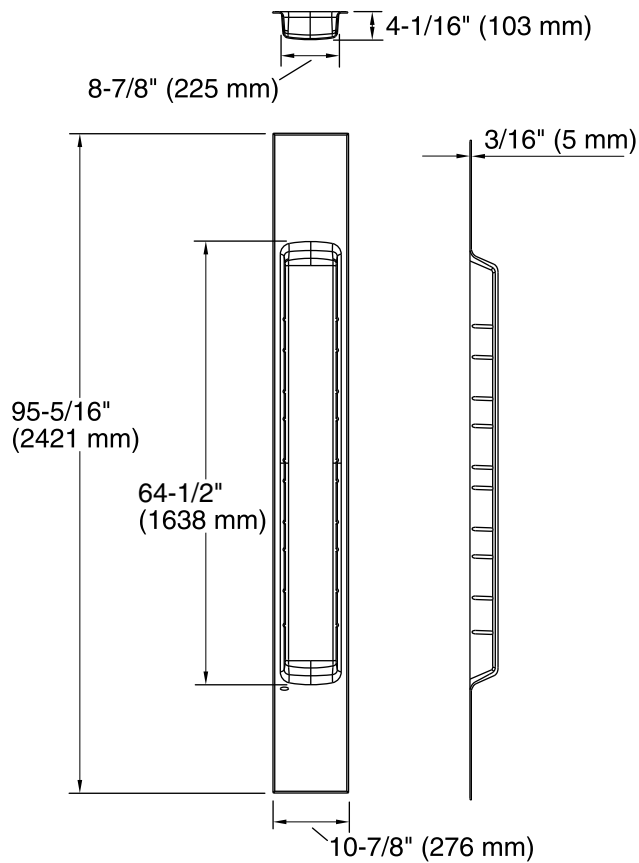

Choreograph™

9" Shower Locker

K-97630

Features

- Integral foot ledge.
- Design ensures no water can collect on shelves.
- Shelves movable to customize storage.

Recommended Accessories

K- 97636 96" Seam Joint

For the most current Specification Sheet, go to www.kohler.com.

3-27-2016 05:44

THE BOLD LOOK
OF **KOHLER**®

Technical Information

All product dimensions are nominal.

Installation: Individual Wall
Weight: 11.5 lbs (5.2 kg)