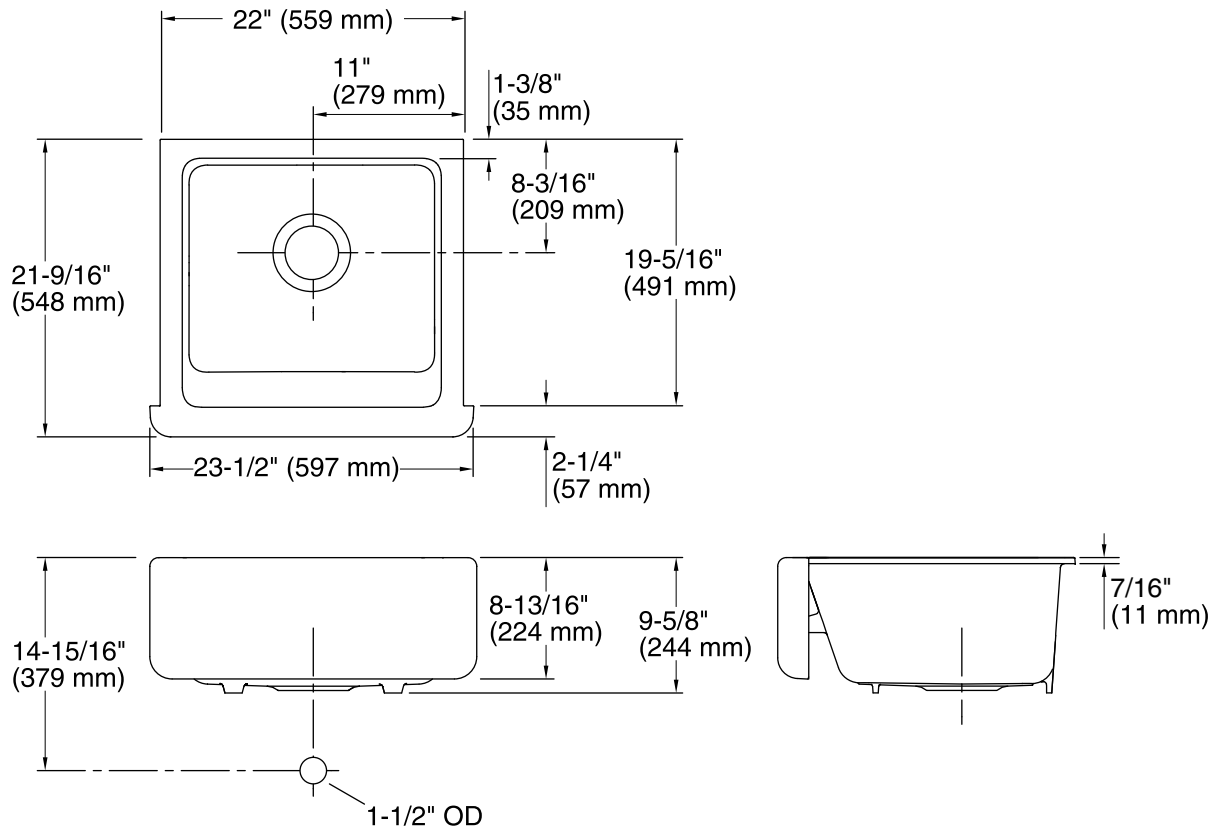

24" Single Bowl Sink with Tall Apron K-5665

Features

- Fits minimum 24-inch apron sink base cabinet.
- Single bowl.
- 9-inch depth.
- Self-Trimming apron overlaps the cabinet face for easy installation and beautiful results.
- No faucet holes.
- Includes cutout templates.
- Center drain.
- KOHLER enameled cast iron
- Under-mount installation

THE BOLD LOOK
OF **KOHLER**®

Technical Information

All product dimensions are nominal.

Bowl configuration: Single

Installation: Under-mount

Min. base cabinet width: 24" (610 mm)

Bowl area (Only) Length: 18-13/16" (477 mm)

Width: 18-1/16" (459 mm)

Bowl depth: 9" (229 mm)

Water depth: 9" (229 mm)

Drain hole: 3-5/8" (92 mm)

Template: Apron Front, 1247417, required, included
Under-mount, 1239229-7, required, included

Notes

Install this product according to the installation guide.