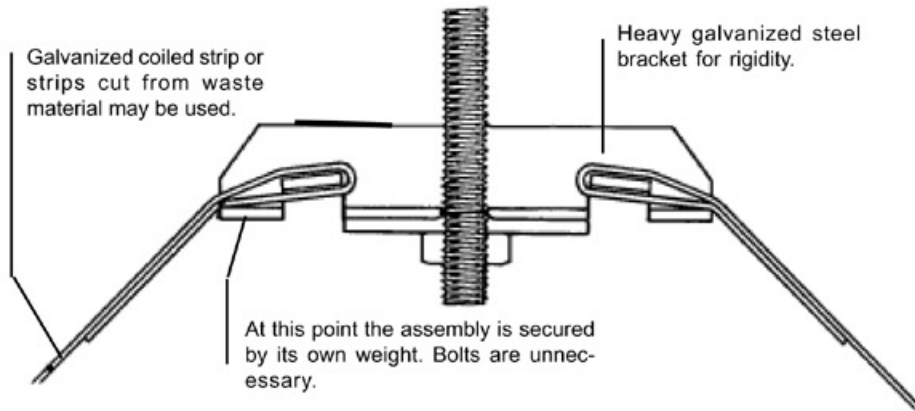

Round Duct Strap Bracket Type BA Features