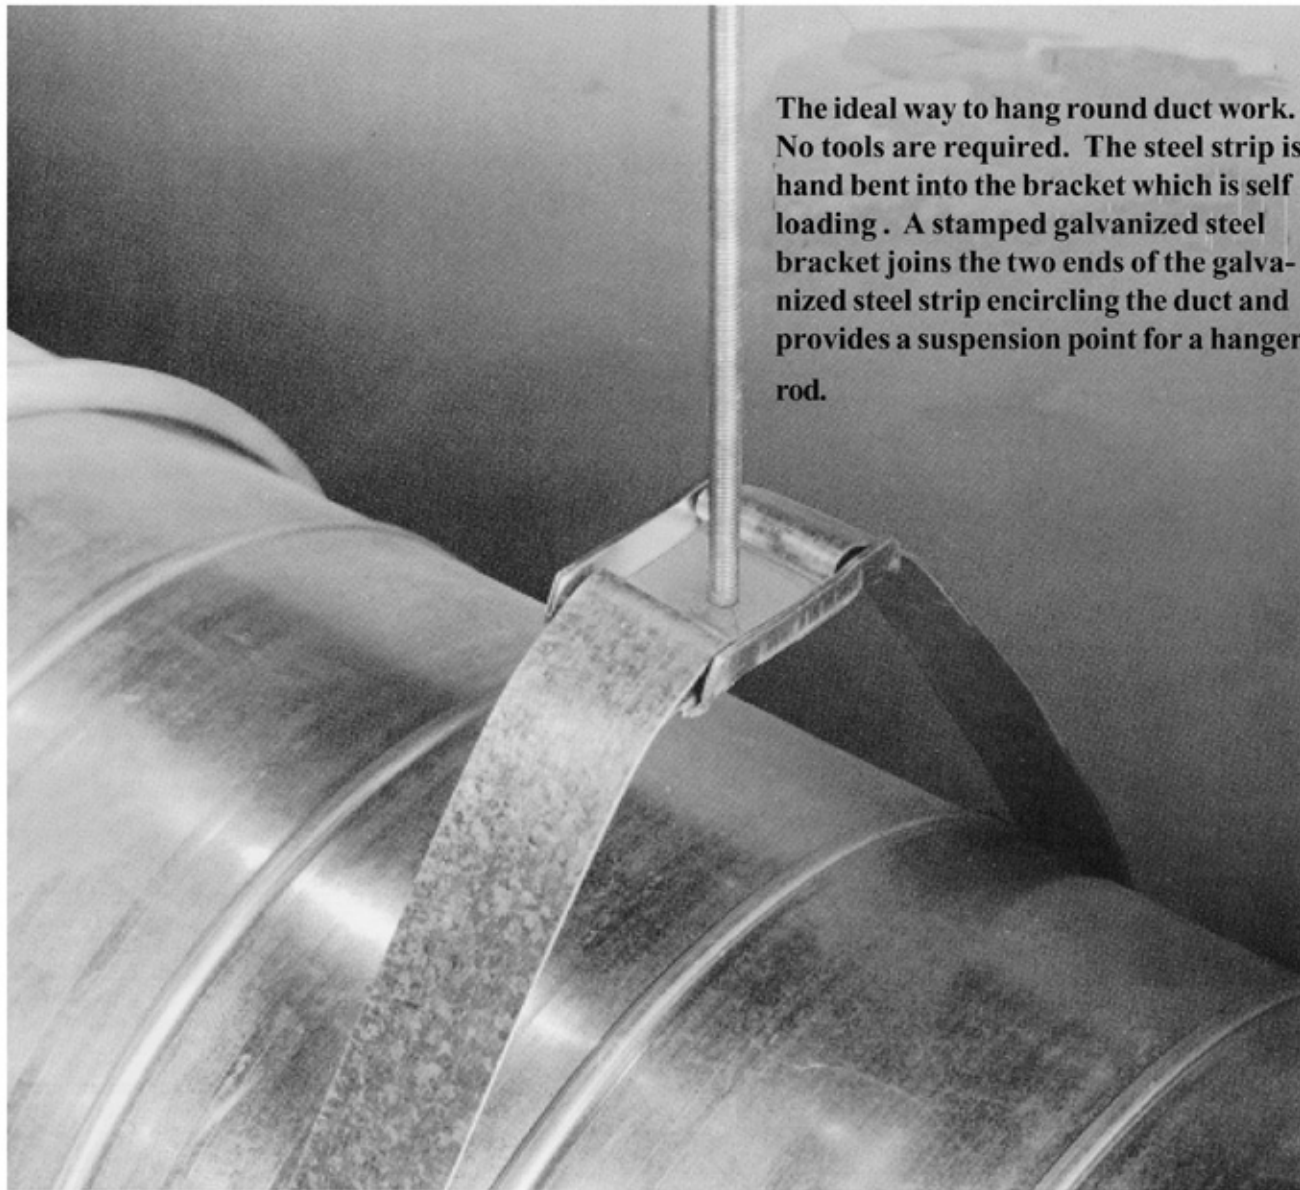

## Round Duct Strap Bracket Type BA

The ideal way to hang round duct work. No tools are required. The steel strip is hand bent into the bracket which is self loading. A stamped galvanized steel bracket joins the two ends of the galvanized steel strip encircling the duct and provides a suspension point for a hanger rod.