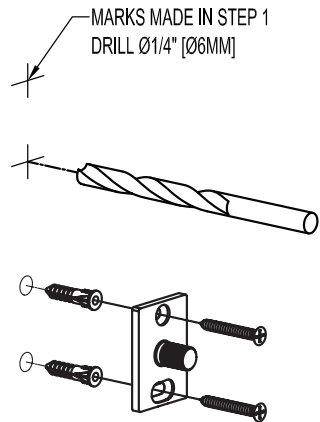

*Complement
your purchase
with these
fine accessories
also from
GINGER®*

*Towel Bars
Towel Rings
Toilet Tissue Holders
Hooks
Soap Dishes
Tumbler Holders
Toiletry Shelves
Grab Bars
Mirrors
Lights
Bud Vases
Hotel Shelves
Shower Curtain Rods
Soap & Bottle Baskets
Cabinet Hardware*

GINGER
Luxury For Your Lifestyle™

2001 CARNEGIE AVENUE
SANTA ANA, CA 92705
949-417-5207
www.gingerco.com

SURFACE™

INSTALLATION
INSTRUCTIONS

for
Quadruple
Hook

GINGER
Luxury For Your Lifestyle™

INSTALLATION INSTRUCTIONS

SURFACE™
2810Q

② FOR DRYWALL *

② FOR TILE OR SOLID WALLS

③

CARE OF FINE BRASS

*To clean, use warm water only.
NEVER use abrasives or detergents.*

*If wood cross bracing or a stud is present, pre-drill a 1/4" (6mm) diameter hole and install small plastic anchor in place of the zinc anchor.