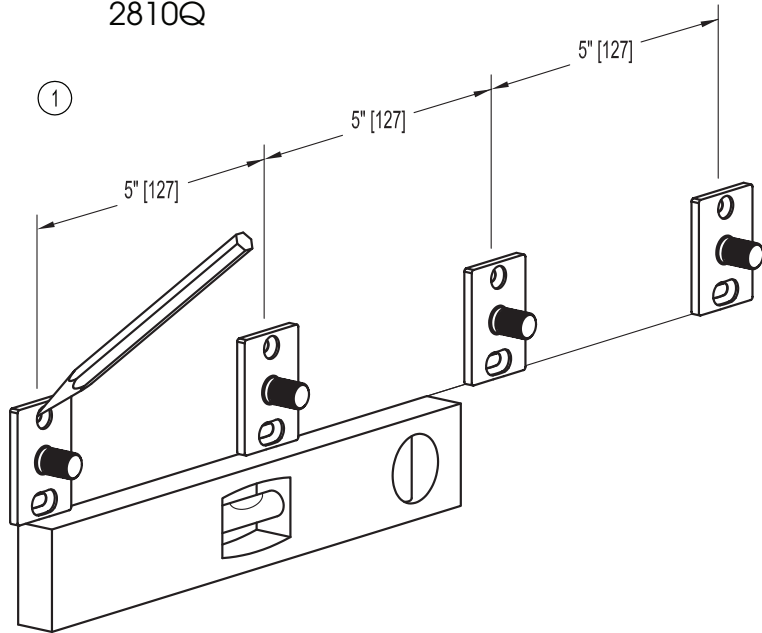

*Complement
your purchase
with these
fine accessories
also from
GINGER®*

*Towel Bars
Towel Rings
Toilet Tissue Holders
Hooks
Soap Dishes
Tumbler Holders
Toiletry Shelves
Grab Bars
Mirrors
Lights
Bud Vases
Hotel Shelves
Shower Curtain Rods
Soap & Bottle Baskets
Cabinet Hardware*

GINGER
Luxury For Your Lifestyle™

2001 CARNEGIE AVENUE
SANTA ANA, CA 92705
949-417-5207
www.gingerco.com

SURFACE™

INSTALLATION
INSTRUCTIONS

for
Quadruple
Hook

GINGER
Luxury For Your Lifestyle™

INSTALLATION INSTRUCTIONS

SURFACE™
2810Q

② FOR DRYWALL *

② FOR TILE OR SOLID WALLS

③

CARE OF FINE BRASS

*To clean, use warm water only.
NEVER use abrasives or detergents.*

*If wood cross bracing or a stud is present, pre-drill a 1/4" (6mm) diameter hole and install small plastic anchor in place of the zinc anchor.