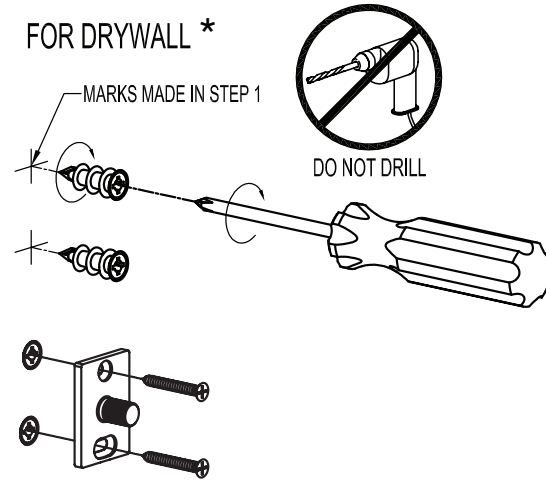

*Complement
your purchase
with these
fine accessories
also from
GINGER®*

*Towel Bars
Towel Rings
Toilet Tissue Holders
Hooks
Soap Dishes
Tumbler Holders
Toiletry Shelves
Grab Bars
Mirrors
Lights
Bud Vases
Hotel Shelves
Shower Curtain Rods
Soap & Bottle Baskets
Cabinet Hardware*

GINGER
Luxury For Your Lifestyle™

2001 CARNEGIE AVENUE
SANTA ANA, CA 92705
949-417-5207
www.gingerco.com

SURFACE™

INSTALLATION
INSTRUCTIONS

for
Quadruple
Hook

GINGER
Luxury For Your Lifestyle™

INSTALLATION INSTRUCTIONS

SURFACE™
2810Q

② FOR DRYWALL *

② FOR TILE OR SOLID WALLS

③

CARE OF FINE BRASS

*To clean, use warm water only.
NEVER use abrasives or detergents.*

*If wood cross bracing or a stud is present, pre-drill a 1/4" (6mm) diameter hole and install small plastic anchor in place of the zinc anchor.