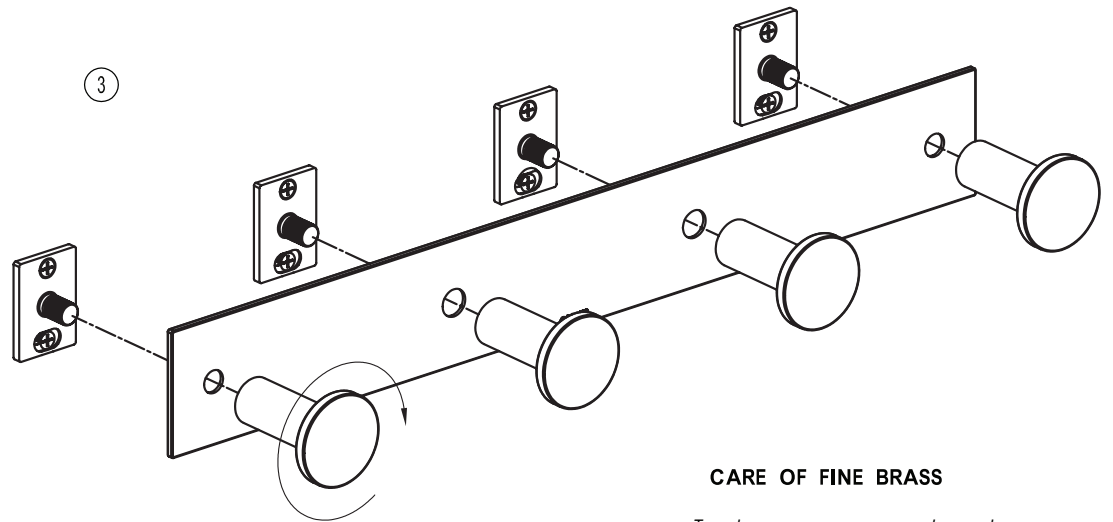

GINGER
Luxury For Your Lifestyle™

2001 CARNEGIE AVENUE
SANTA ANA, CA 92705
949-417-5207
www.gingerco.com

SURFACE™

INSTALLATION
INSTRUCTIONS

for
Quadruple
Hook

GINGER
Luxury For Your Lifestyle™

INSTALLATION INSTRUCTIONS

SURFACE™
2810Q

② FOR DRYWALL *

② FOR TILE OR SOLID WALLS

③

CARE OF FINE BRASS

*To clean, use warm water only.
NEVER use abrasives or detergents.*

*If wood cross bracing or a stud is present, pre-drill a 1/4" (6mm) diameter hole and install small plastic anchor in place of the zinc anchor.