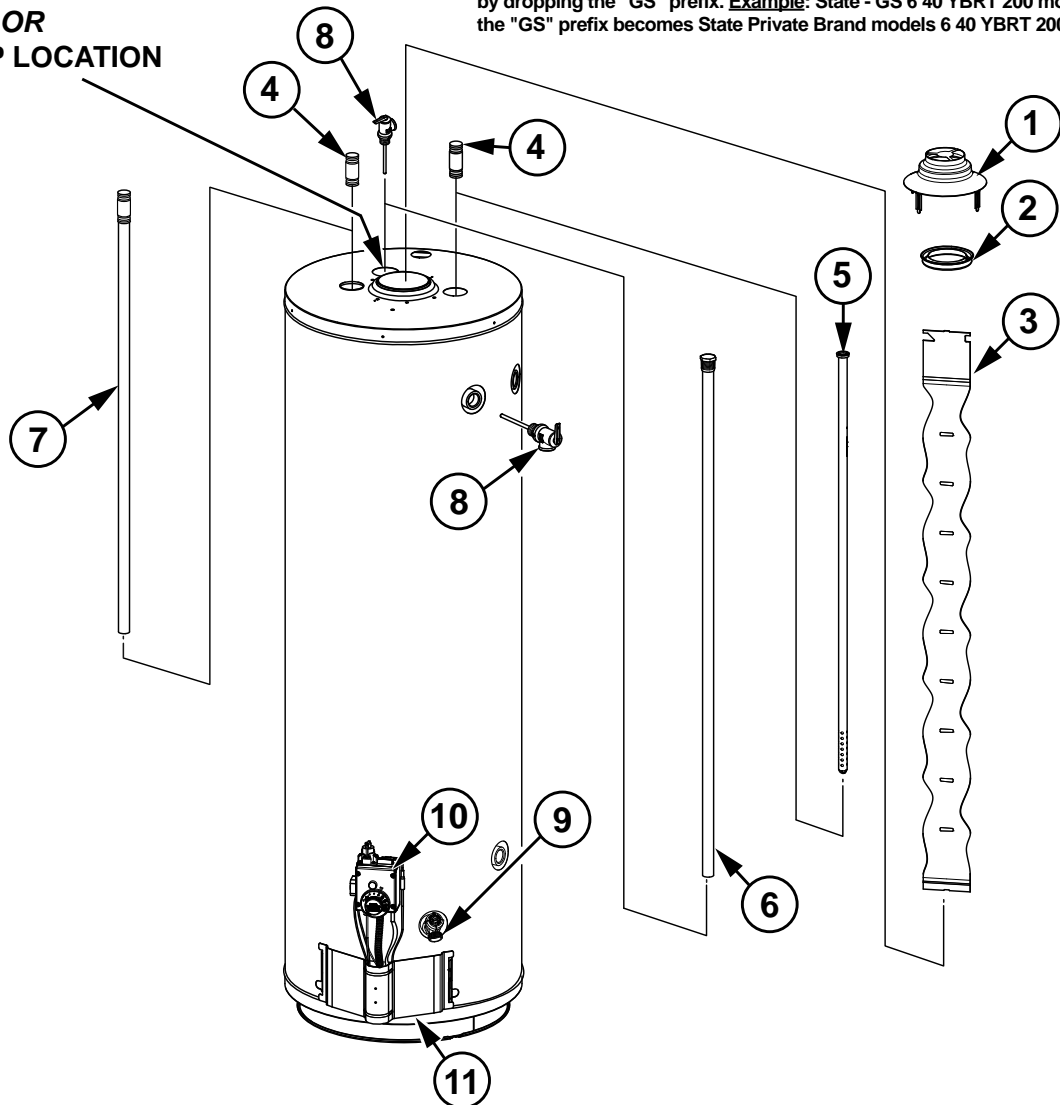

NOTES:

"GSX" models receive same replacement parts as "GS6" except "GSX" models receive Magnesium Anode.

"Top T&P" models that have "G" adder suffix, will receive same parts as "GS6" except "Top T&P" models receive outlet anode.

When using this list for State Private brand models - find the model number by dropping the "GS" prefix. **Example:** State - GS 6 40 YBRT 200 model less the "GS" prefix becomes State Private Brand models 6 40 YBRT 200.

ANODE LOCATION
OR
TOP T&P LOCATION