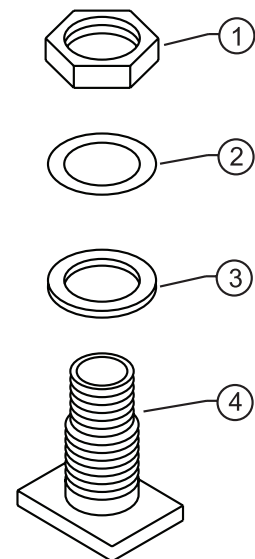

BULKHEAD FITTINGS

ITEM NO.	DESCRIPTION	BHF1BXL-100	BHF1CXL-100	BHF2BXL-100	BHF2CXL-100
1	NUT	BHF1-9-010F	BHF1-9-010F	BHF2-9-010F	BHF2-9-010F
2	WASHER	BHF1-14	BHF1-14	BHF2-14	BHF2-14
3	GASKET	BHF1-13	BHF1-13	BHF1-13	BHF1-13
4	FITTING	BHF1-19BXL-010F	BHF1-19CXL-010F	BHF2-19BXL-010F	BHF2-19CXL-010F