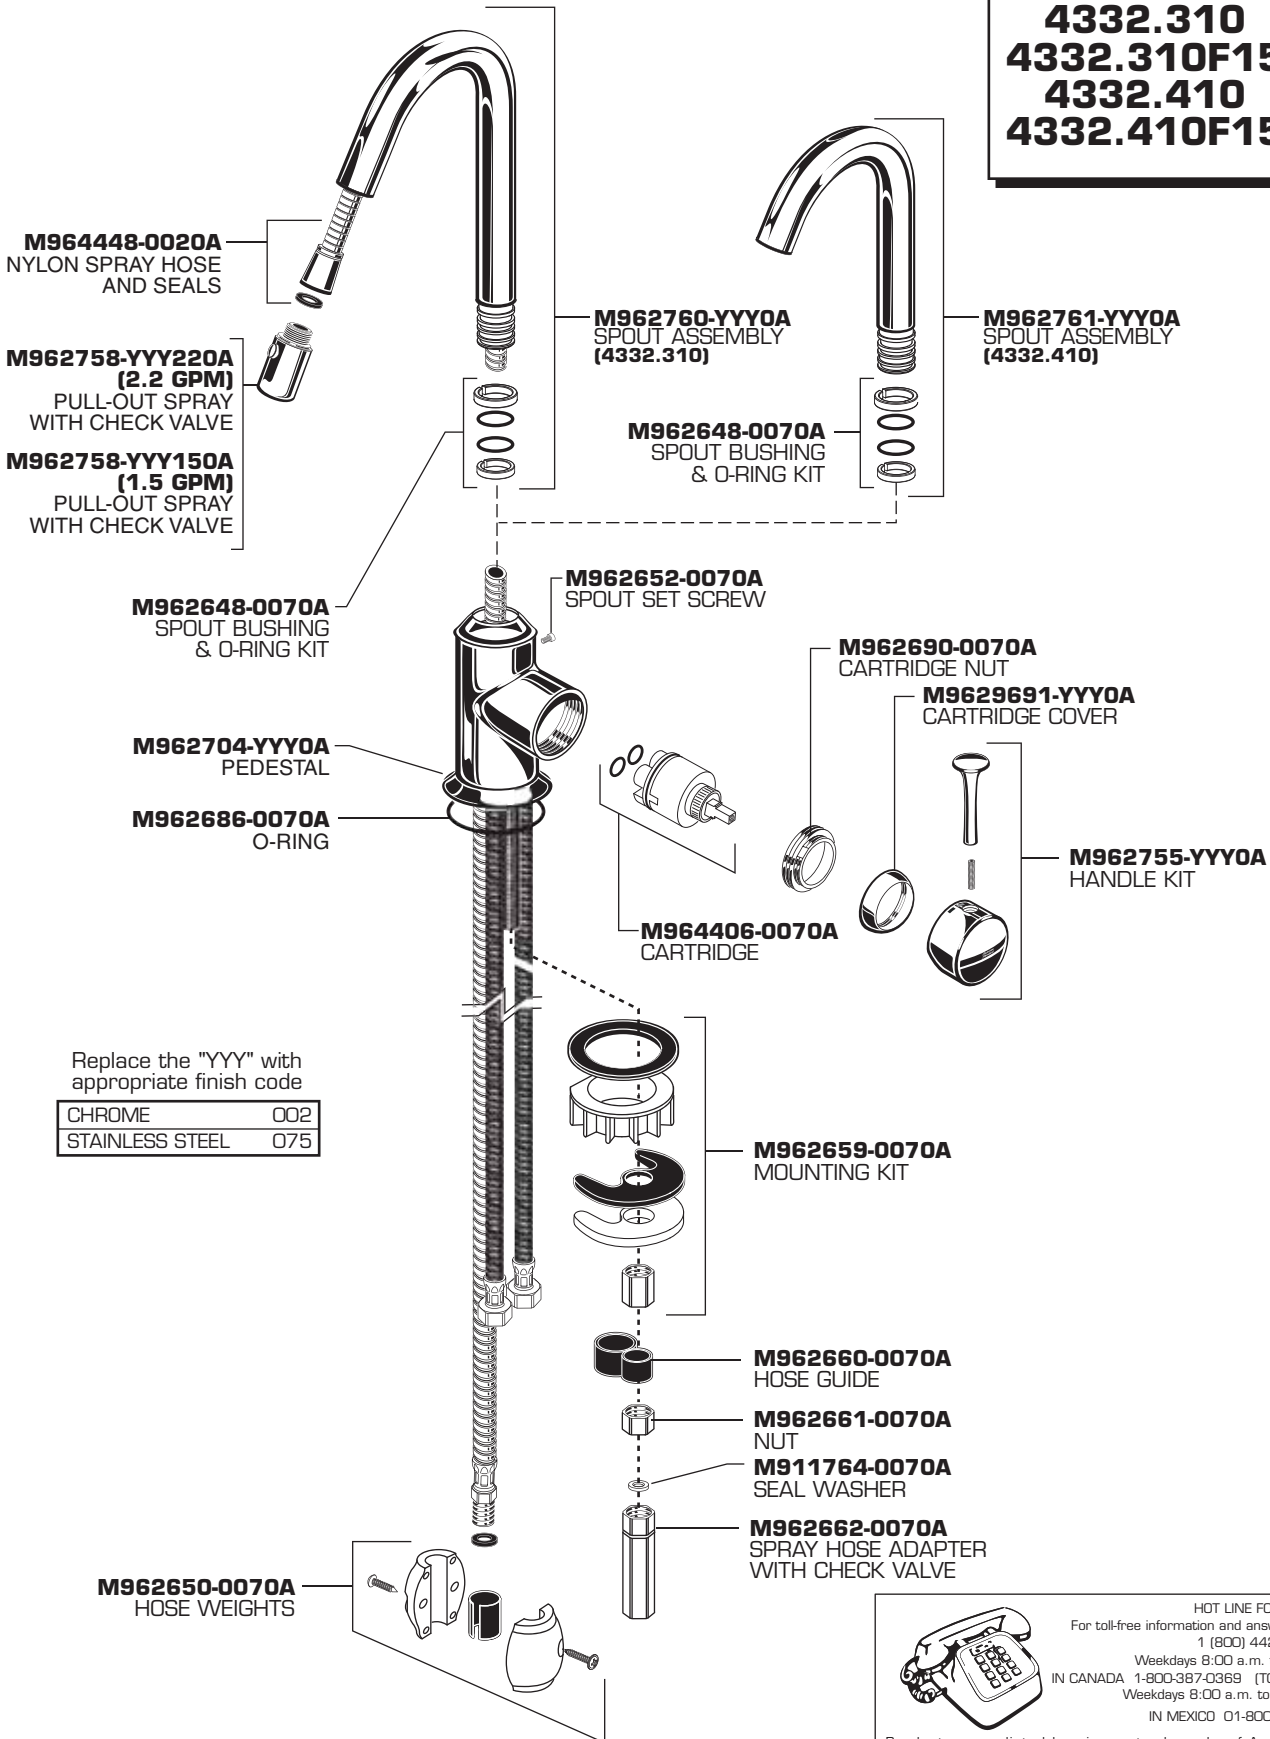

**PEKOE®**  
**SINGLE CONTROL PULL-DOWN**  
**KITCHEN AND BAR FAUCETS**

MODEL NUMBER

**4332.310**  
**4332.310F15**  
**4332.410**  
**4332.410F15**

Replace the "YYY" with appropriate finish code

CHROME	002
STAINLESS STEEL	075