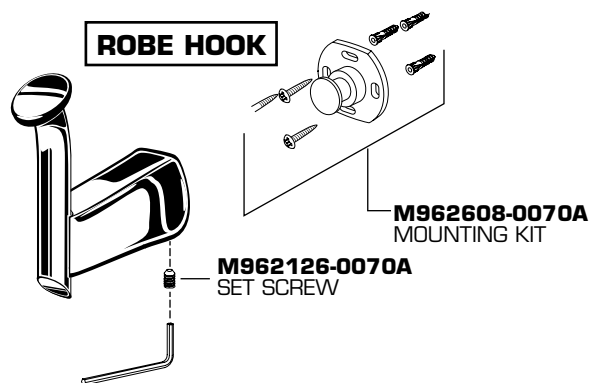

American Standard

GREEN TEA ACCESSORIES

TOWEL RING
TISSUE HOLDER
ROBE HOOK
DOUBLE ROBE HOOK

MODEL NUMBERS

7010.190
7010.210
7010.211
7010.230

TOWEL RING

ROBE HOOK

DOUBLE ROBE HOOK

TISSUE HOLDER

Replace the "YYY" with appropriate finish code

CHROME	002
STAINLESS STEEL	075

M968630 Rev. 1.1

HOT LINE FOR HELP

For toll-free information and answers to your questions, call:
1-800-442-1902
Weekdays 8:00 a.m. to 6:00 p.m. EST
IN CANADA 1-800-387-0369 (TORONTO 1-905-306-1093)
Weekdays 8:00 a.m. to 7:00 p.m. EST
IN MEXICO 01-800-839-12-00