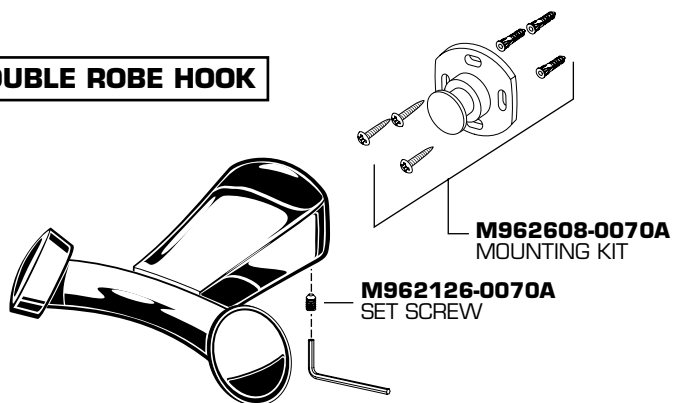

American Standard

GREEN TEA ACCESSORIES

TOWEL RING
TISSUE HOLDER
ROBE HOOK
DOUBLE ROBE HOOK

MODEL NUMBERS

7010.190
7010.210
7010.211
7010.230

TOWEL RING

ROBE HOOK

DOUBLE ROBE HOOK

TISSUE HOLDER

Replace the "YYY" with appropriate finish code

CHROME	002
STAINLESS STEEL	075

M968630 Rev. 1.1

HOT LINE FOR HELP

For toll-free information and answers to your questions, call:
1-800-442-1902
Weekdays 8:00 a.m. to 6:00 p.m. EST
IN CANADA 1-800-387-0369 (TORONTO 1-905-306-1093)
Weekdays 8:00 a.m. to 7:00 p.m. EST
IN MEXICO 01-800-839-12-00