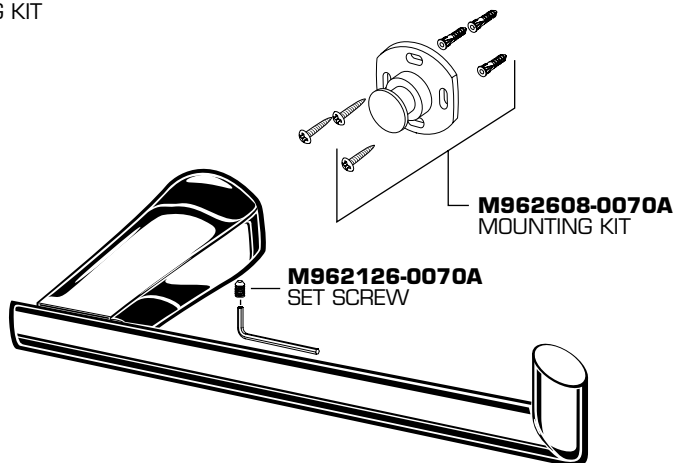

American Standard

GREEN TEA ACCESSORIES

TOWEL RING
TISSUE HOLDER
ROBE HOOK
DOUBLE ROBE HOOK

MODEL NUMBERS

7010.190
7010.210
7010.211
7010.230

TOWEL RING

ROBE HOOK

DOUBLE ROBE HOOK

TISSUE HOLDER

Replace the "YYY" with appropriate finish code

CHROME	002
STAINLESS STEEL	075

M968630 Rev. 1.1

HOT LINE FOR HELP

For toll-free information and answers to your questions, call:
1-800-442-1902
Weekdays 8:00 a.m. to 6:00 p.m. EST
IN CANADA 1-800-387-0369 (TORONTO 1-905-306-1093)
Weekdays 8:00 a.m. to 7:00 p.m. EST
IN MEXICO 01-800-839-12-00