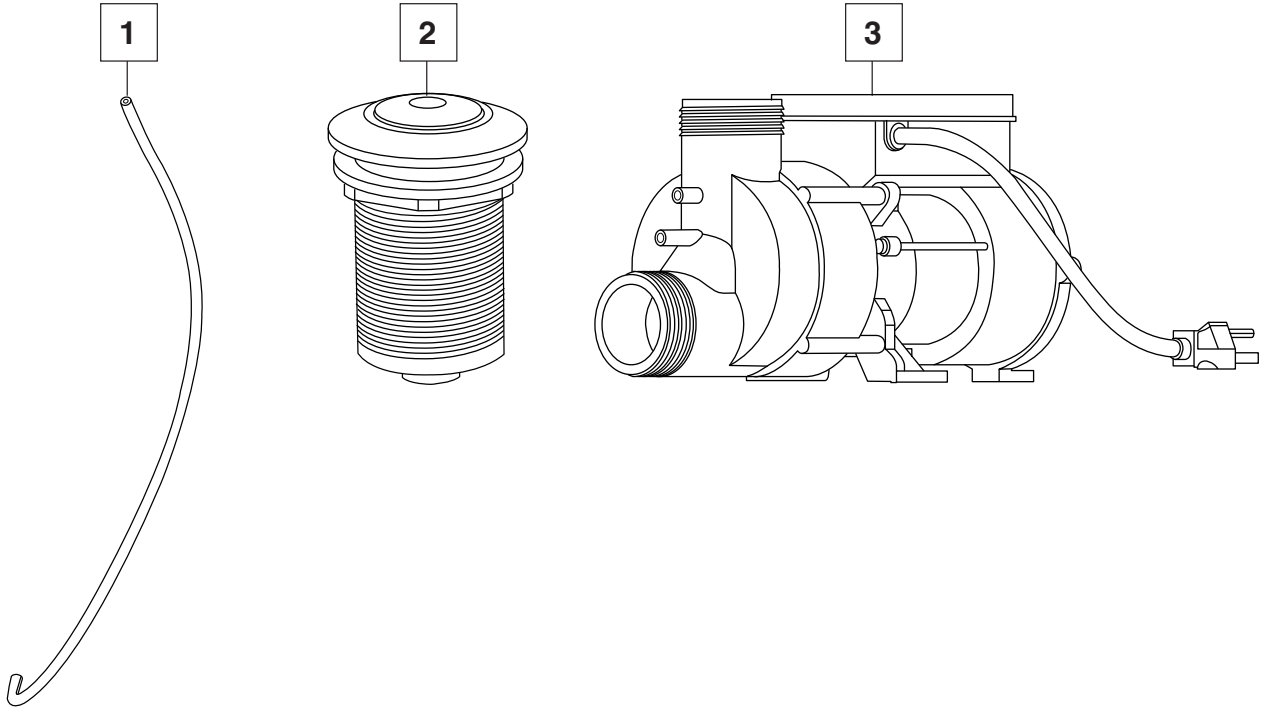

**CADET® 5' x 42"
STANDARD
WHIRLPOOL SYSTEM**

**MODEL NUMBERS:
2772.018W**

NO.	DESCRIPTION	PART #	AVAILABLE COLOR	QTY
1	Luxury Jet Cover & Nozzle Assembly — Small	754468-201.XXX0A	011, 020, 021, 222	1
2	Luxury Jet Cover & Nozzle Assembly — Large	754477-201.XXX0A	011, 020, 021, 222	1
3	Kit: Clean Small Jet Body & Threaded Escutcheon, Standard PVC	755009-101.0070A	N/A	1
4	Kit: Clean Large Jet Body & Threaded Escutcheon, Standard PVC	755010-101.0070A	N/A	1
5	Submersible Air Volume Control Cap	753665-201.XXX0A	011, 020, 021, 178, 222	1
6	Kit: Submersible Air Control, Manifold & Escutcheon, Standard PVC	755012-101.0070A	N/A	1
7	Kit: NuWhirl Suction Fitting, Elbow, Body, Tubing Assembly & Clamp	755017-101.XXX0A	011, 020, 021, 178, 222	1
8	Kit: 3/8" Hose Kit, Standard PVC with couplings (not shown)	755026-101.0070A	N/A	2 FT
9	Kit: 1" Hose Kit, Standard PVC with couplings (not shown)	755027-101.0070A	N/A	2 FT
10	Discharge Tee Standard PVC	047438-0070A	N/A	1
11	Pump Suction/Discharge Coup Standard PVC	047186-0070A	N/A	1

Available Colors: 011 - Artic White, 020 - White, 021 - Bone, 178 - Black, 222 - Linen

CADET® 5' x 42"
STANDARD
WHIRLPOOL SYSTEM

MODEL NUMBERS:
2772.018W

NO.	DESCRIPTION	PART #	AVAILABLE COLOR	QTY
1	Air Actuator Tubing - 3FT.	047602-0070A		1
2	Air Actuator	752439-XXX0A	011, 020, 021, 222	1
3	WOW pump – 1.4 HPR	753746-0070A		1