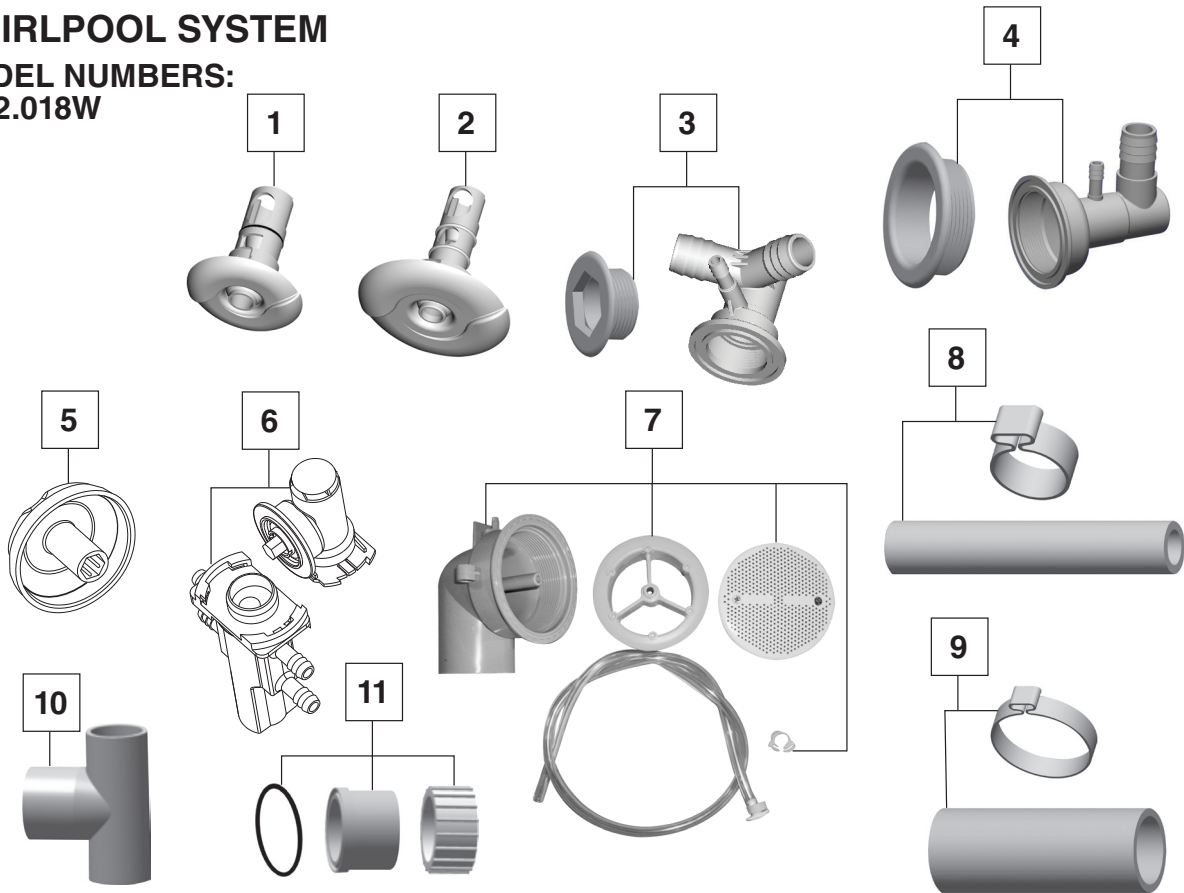

**CADET® 5' x 42"
STANDARD
WHIRLPOOL SYSTEM**

**MODEL NUMBERS:
2772.018W**

NO.	DESCRIPTION	PART #	AVAILABLE COLOR	QTY
1	Luxury Jet Cover & Nozzle Assembly — Small	754468-201.XXX0A	011, 020, 021, 222	1
2	Luxury Jet Cover & Nozzle Assembly — Large	754477-201.XXX0A	011, 020, 021, 222	1
3	Kit: Clean Small Jet Body & Threaded Escutcheon, Standard PVC	755009-101.0070A	N/A	1
4	Kit: Clean Large Jet Body & Threaded Escutcheon, Standard PVC	755010-101.0070A	N/A	1
5	Submersible Air Volume Control Cap	753665-201.XXX0A	011, 020, 021, 178, 222	1
6	Kit: Submersible Air Control, Manifold & Escutcheon, Standard PVC	755012-101.0070A	N/A	1
7	Kit: NuWhirl Suction Fitting, Elbow, Body, Tubing Assembly & Clamp	755017-101.XXX0A	011, 020, 021, 178, 222	1
8	Kit: 3/8" Hose Kit, Standard PVC with couplings (not shown)	755026-101.0070A	N/A	2 FT
9	Kit: 1" Hose Kit, Standard PVC with couplings (not shown)	755027-101.0070A	N/A	2 FT
10	Discharge Tee Standard PVC	047438-0070A	N/A	1
11	Pump Suction/Discharge Coup Standard PVC	047186-0070A	N/A	1

Available Colors: 011 - Artic White, 020 - White, 021 - Bone, 178 - Black, 222 - Linen

CADET® 5' x 42"
STANDARD
WHIRLPOOL SYSTEM

MODEL NUMBERS:
2772.018W

NO.	DESCRIPTION	PART #	AVAILABLE COLOR	QTY
1	Air Actuator Tubing - 3FT.	047602-0070A		1
2	Air Actuator	752439-XXX0A	011, 020, 021, 222	1
3	WOW pump – 1.4 HPR	753746-0070A		1

Available Colors: 011 - Artic White, 020 - White, 021 - Bone, 222 - Linen