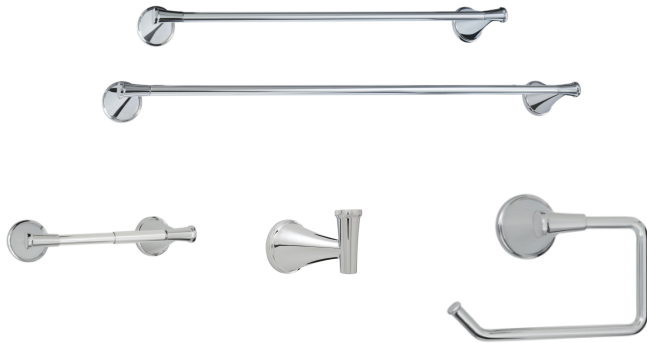

Parts Breakdown

BATH ACCESSORIES

Willett Series

PF2831CP PF2841CP PF2851CP
PF2800CP PF2890CP

Model Numbers

PF2831CP, PF2841CP, PF2851CP, PF2800CP, PF2890CP Chrome
 PF2831ZBN, PF2841ZBN, PF2851ZBN, PF2800ZBN, PF2890ZBN Brushed nickel
 PF2831ORB, PF2841ORB, PF2851ORB, PF2800ORB, PF2890ORB Oil rubbed bronze

* Specify Finish

No.	Item	Part Number
1	Installation Accessories	OBF170403
2	Set Screw	OBF150041

Warranty and Codes

This product comes complete with installation, operating, care and maintenance instructions. PROFLO faucets carry a consumer limited lifetime warranty.