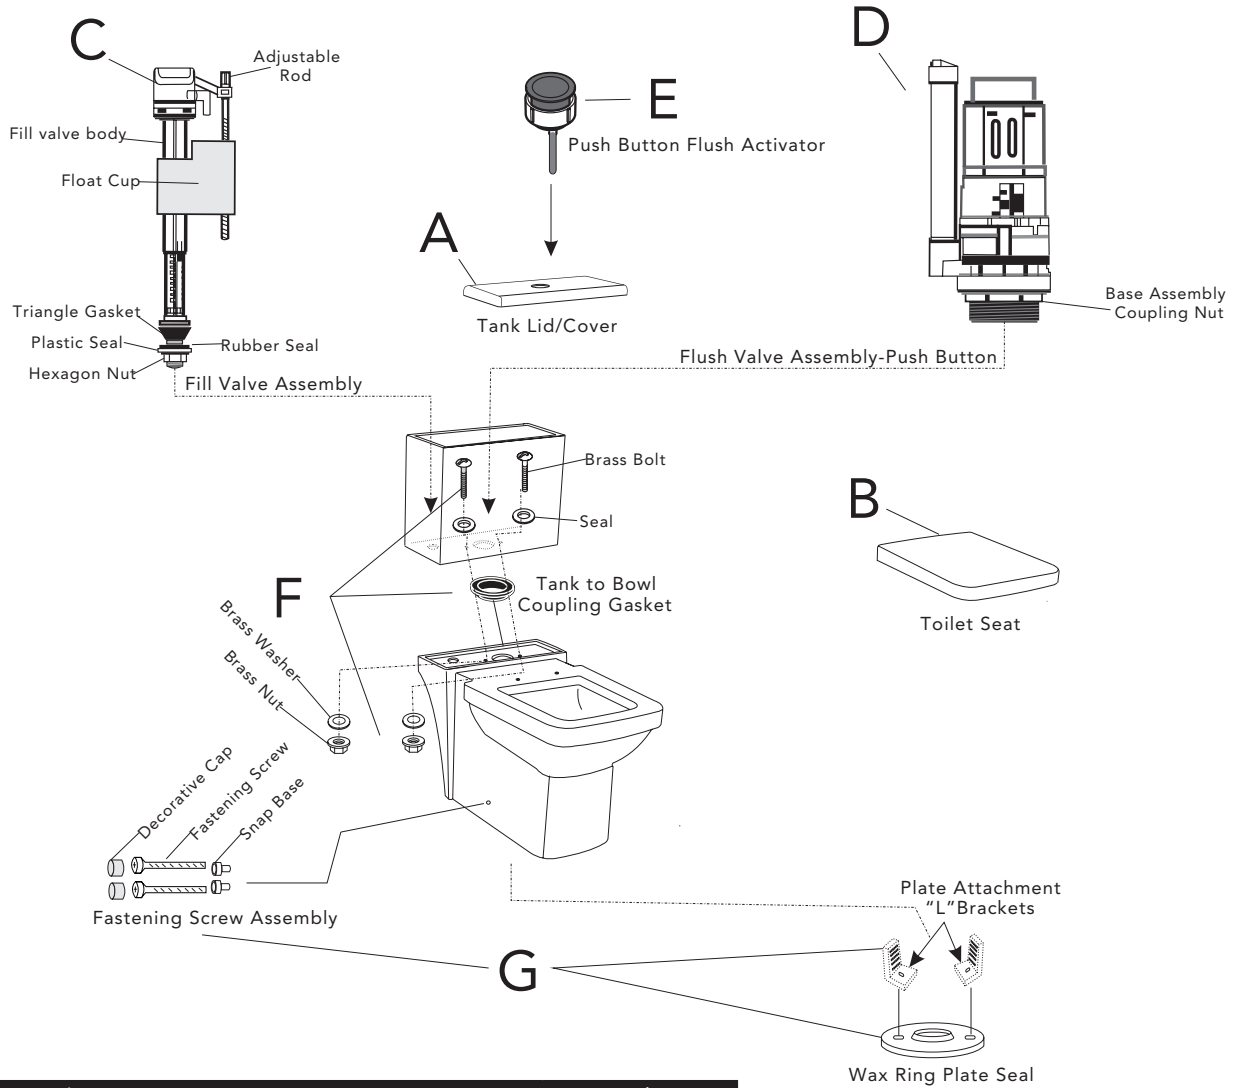

VILAMONTE™ COLLECTION

TWO PIECE HIGH EFFICIENCY TOILET WITH SKIRTED BOWL

Key	Component/Description	Part Number
A	Tank Lid/Cover (Specify Color)	MIRVL200LIDWH
B	Toilet Seat (Specify Color)	MIRTSVL200WH
C	Fill Valve Assembly	MIRBD200FLPK
D	Flush Valve Assembly-Push Button	MIRMLVL200FVPK
E	Push Button Flush Actuator (Specify Finish)	MIRC200TLCP
F	Brass Connection Kit (2 Bolts, 2 Washers, 2 Nuts, 2 Seals) +Tank to Bowl Coupling Gasket (1)	MIRBD200TGPK
G	Attachment Assembly +Fastening Screw Assembly (2 Screws, 2 Snap Bases, 2 Caps) +Wax Ring Plate Seal (1) +Plate Attachment "L" Brackets (2)	MIRC241ADPA

Warranty and Codes

This product comes complete with installation, operating, care and maintenance instructions. This Mirabelle product carries a 1 year warranty. This product meets ANSI: A112.18.1M.