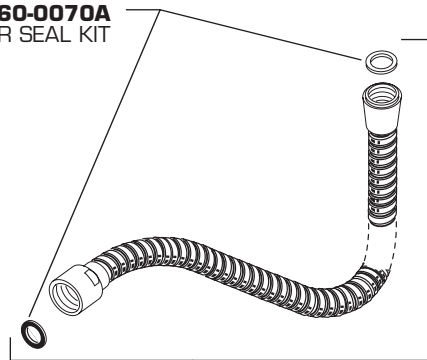

American Standard

PRINCETON™
DIVERTER & PERSONAL
SHOWER TRIM KITS

MODEL NUMBER

T508.990

M962404-YYY0A
HANDLE KIT

918049-0070A
STEM ADAPTER

918555-0070A
HANDLE SCREW

M962380-0070A
HANDLE ADAPTER KIT

M950090-YYY0A
HAND SHOWER

M961464-YYY0A
HAND SHOWER HOLDER

033760-0070A
HAND SHOWER SEAL KIT

028667-0020A
HAND SHOWER HOSE

Replace the "YYY" with appropriate finish code

CHROME	002
SATIN NICKEL	295
OIL RUBBED BRONZE	224