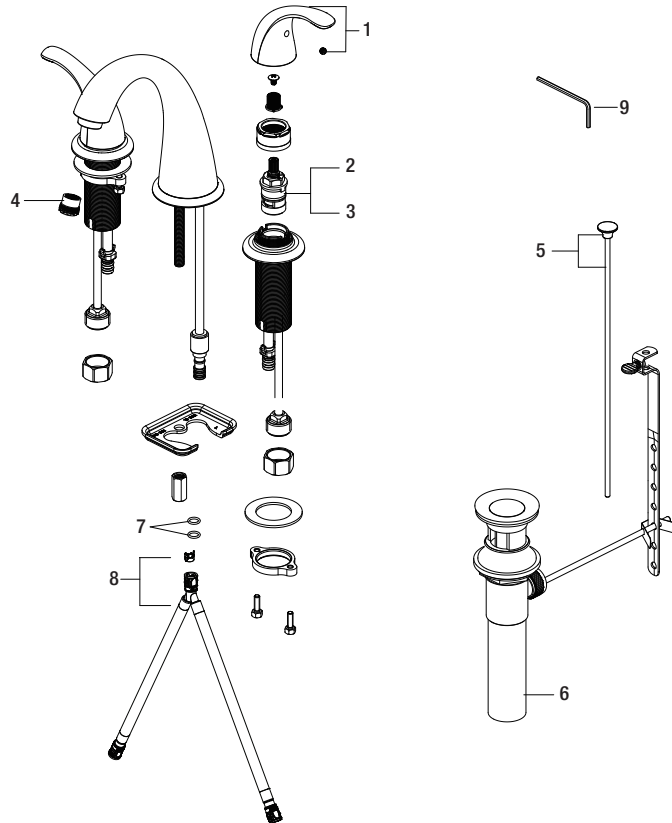

Warranty and Codes

This product comes complete with installation, operating, care and maintenance instructions. This PROFLO faucet carries a limited lifetime warranty when installed in residential applications. The warranty is five years in commercial applications. This product meets: ASME A112.1 8.1. *Compliant with lead content requirements of California AB1953