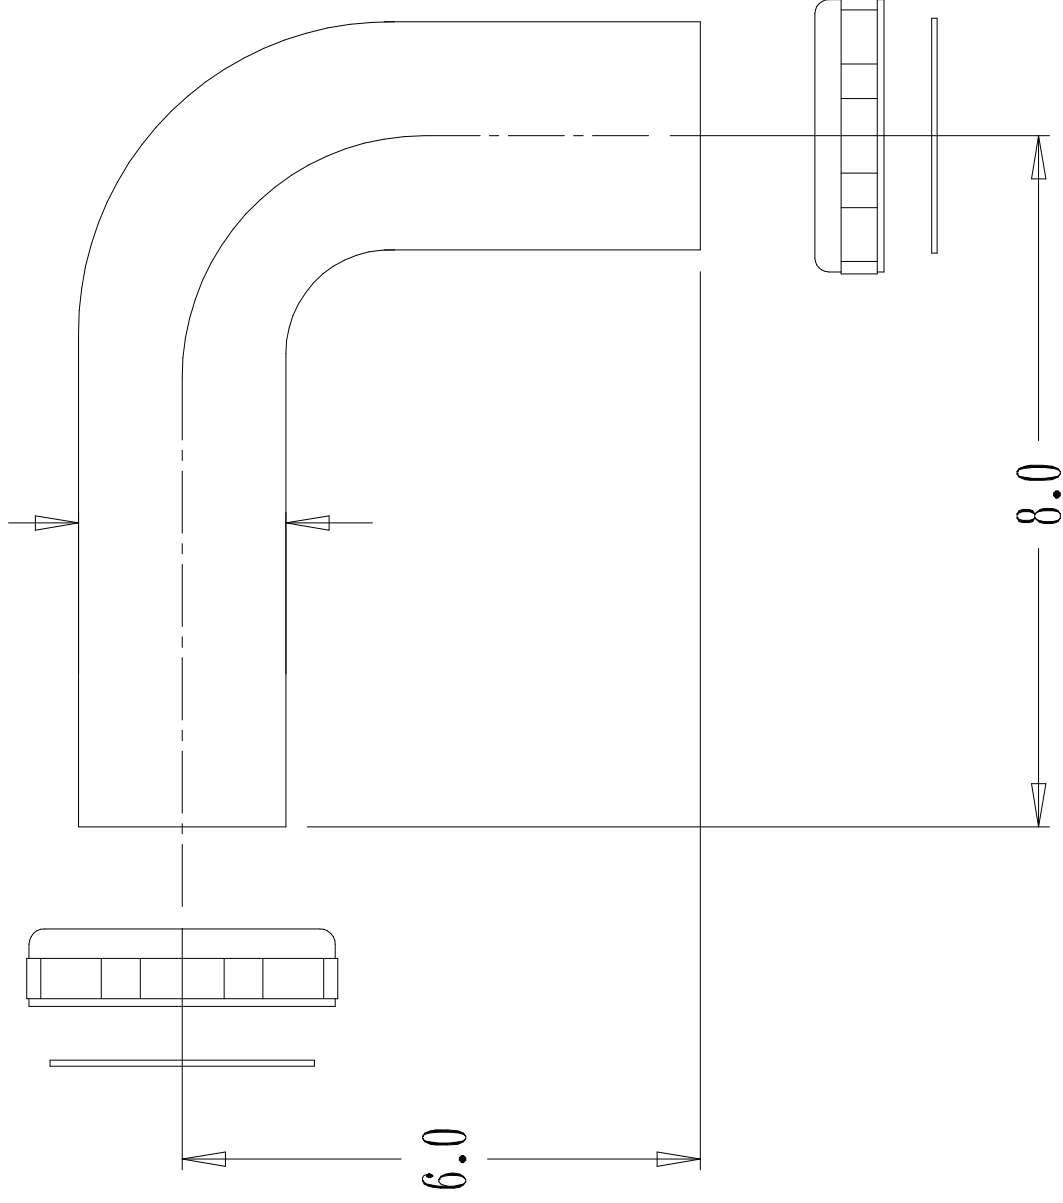

2.0 O.D. BRASS TUBING

NOTES:

1. ALL DIMENSIONS ARE IN INCHES.
2. MATERIAL: 22 GAUGE BRASS TUBE
3. FINISH: POLISHED CHROME
4. INCLUDES: -2- ZINC NUTS &
-2- RUBBER WASHERS

THE KEENEY MANUFACTURING COMPANY
NEWINGTON, CT

TITLE: 2 INCH TANK ELBOW 6 X 8 P/N: 779NPC

DWG BY: RKH

DATE: 8/02/16 | SCALE: SHOWN