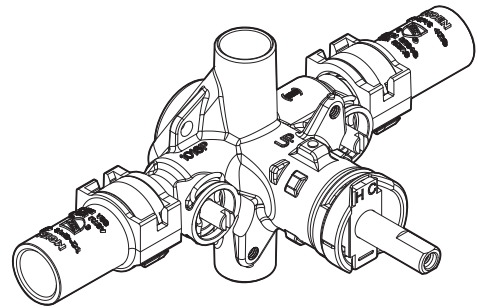

Buy it for looks. Buy it for life.®

Specifications

There is more than 1 version of this model.
Page down to identify the version you have.

DESCRIPTION

- Brass construction
- 1/2" CPVC connections w/Hydrolock® connections and 1/4 turn stops
- Pressure balancing, four port, cycle valve

OPERATION

- Adjustable temperature limit stop to control maximum hot water temperature
- Pressure balancing mechanism maintain selected discharge temperature to $\pm 3^{\circ}\text{F}$

CARTRIDGE

- 1222 cartridge design
- Nonmetallic/nonferrous and stainless steel materials
- Accommodates back to back installations

STANDARDS

- Third party certified to meet CSA B-125.1, ASSE 1016, CSA B-137.6, ASTM D2846, ASME A112.18.1 and all applicable requirements referenced therein

WARRANTY

- Lifetime limited warranty against leaks, drips and finish defects to the original consumer purchaser
- 5 year warranty if used in commercial installations

M-PACT POSI-TEMP® VALVE Pressure-Balancing Valve with 1/4 Turn Stops

Model: 62330 -Bulk Pack

(Bulk packed 12 per carton)