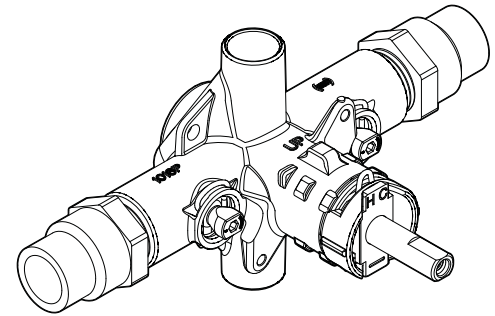

Buy it for looks. Buy it for life.®

Specifications

DESCRIPTION

- Brass construction
- 1/2" CPVC connections
- Pressure balancing, four port, cycle valve

OPERATION

- Adjustable temperature limit stop to control maximum hot water temperature
- Pressure balancing mechanism maintain selected discharge temperature to $\pm 3^{\circ}\text{F}$

CARTRIDGE

- 1222 cartridge design
- Nonmetallic/nonferrous and stainless steel materials
- Accommodates back to back installations

STANDARDS

- Third party certified to meet CSA B-125.1, ASSE 1016, CSA B-137.6, ASTM D2846, ASME A112.18.1 and all applicable requirements referenced therein

WARRANTY

- Lifetime limited warranty against leaks, drips and finish defects to the original consumer purchaser
- 5 year warranty if used in commercial installations

M-PACT POSI-TEMP® VALVE Pressure-Balancing Valve with 1/4 Turn Stops

Model: 62330 -Bulk Pack

(Bulk packed 12 per carton)