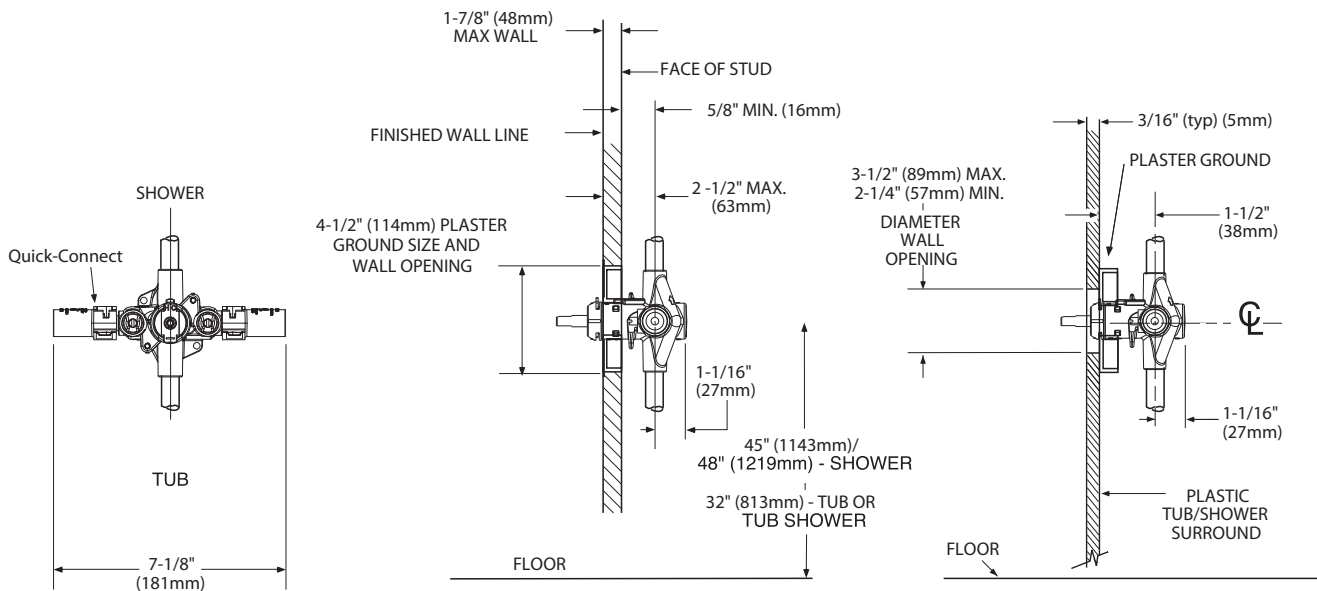

CRITICAL DIMENSIONS

(DO NOT SCALE)