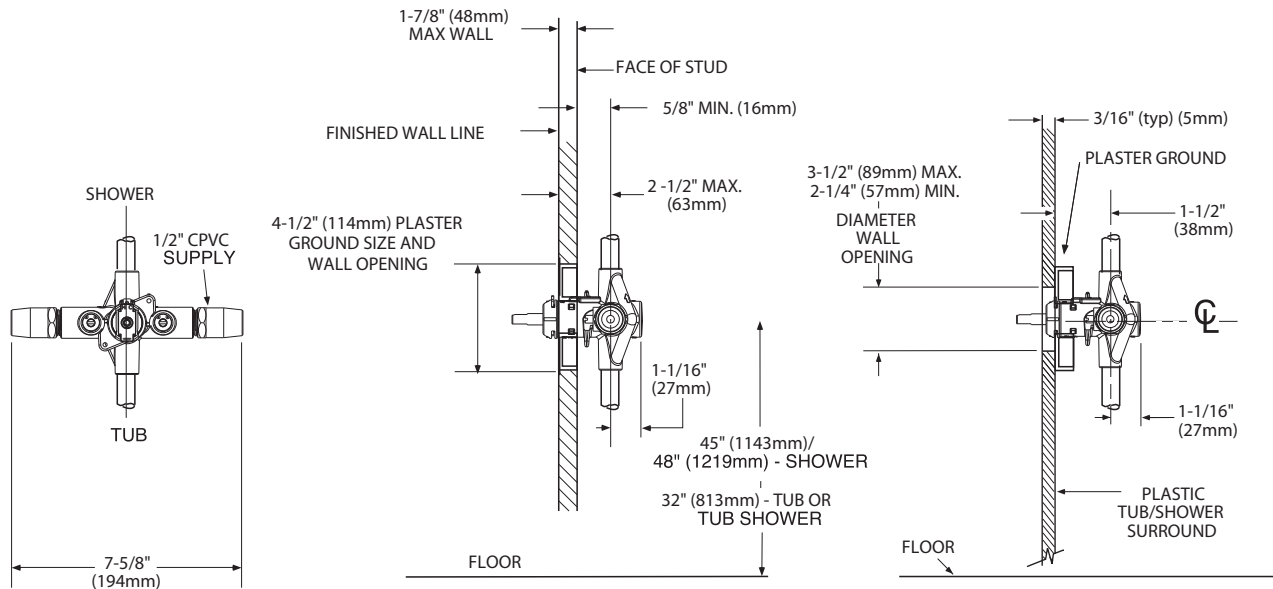

CRITICAL DIMENSIONS

(DO NOT SCALE)