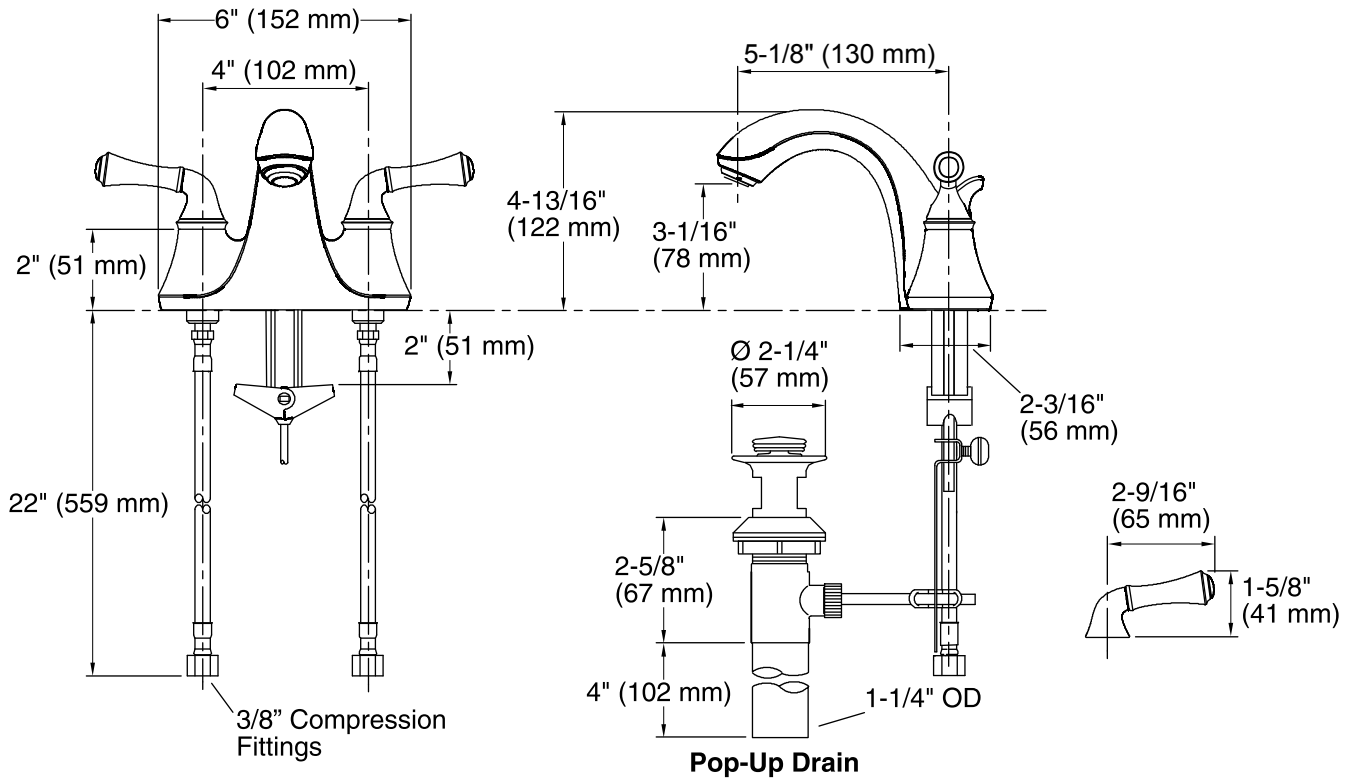

Features

- Metal construction.
- Brass valve bodies.
- Reversible quarter-turn washerless ceramic disc valves.
- Metal pop-up drain with tailpiece.
- Traditional lever handles.
- Flexible connections for easy installation.
- 5-1/8" (130 mm) spout reach.
- For 4" (102 mm) centers
- Stationary spout.
- 1.5 gal/min (5.7 l/min) maximum flow rate.

Technical Information

All product dimensions are nominal.

Spout reach: 5-1/8" (130 mm)

Drain included: YES

Drain tailpiece included: YES

Faucet:

Flow rate: 1.5 gal/min (5.7 l/min)

Notes