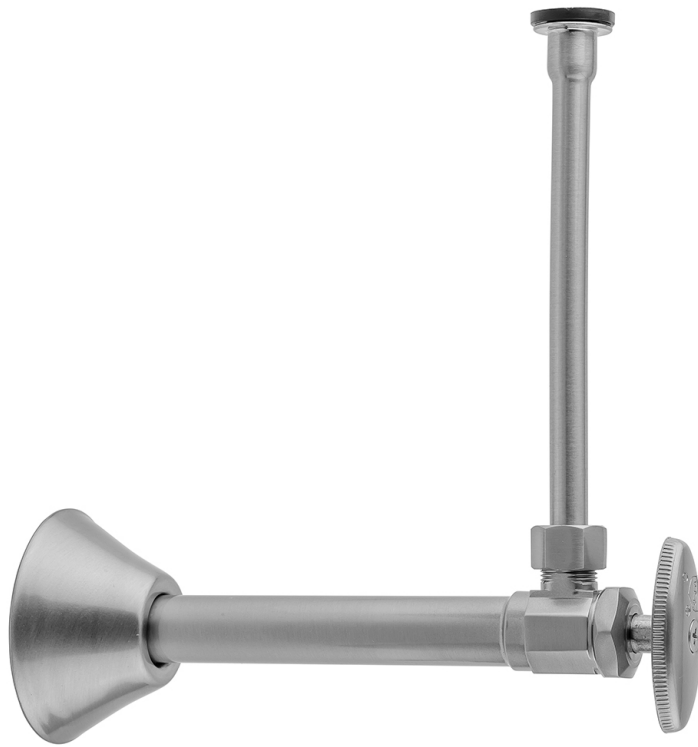

Multi Turn Angle Pattern 1/2" Copper (Sweat Fit) x 3/8" O.D. Toilet Supply Kit with Oval Handle, 20", Supply Tube, Escutcheon

Model #: 582-72-

FEATURES:

- Complete Toilet Supply Kit
- Kit contains:
 - (1) Multi Turn Angle Pattern 1/2" Copper (Sweat Fit) x 3/8" O.D. Supply Valve with Oval Handle P/N 582
 - (1) 20" Copper Supply Tube P/N 772
 - (1) Escutcheon P/N 7116

AVAILABLE FINISHES:

- | | | |
|-----------------------|---------------------|-------------------------|
| Polished Chrome (PCH) | Satin Chrome (SC) | Satin Nickel (SN) |
| Polished Nickel (PN) | Antique Brass (AB) | Oil-Rubbed Bronze (ORB) |
| Polished Brass (PB) | Vintage Bronze (VB) | |

SPECIFICATION DRAWING:

COMPONENTS	
DESCRIPTION	QTY:
ANGLE VALVE - OVAL HANDLE	1
20" X 3/8" O.D. SUPPLY TUBE	1
ESCUTCHEON	1
PLASTIC FILL VALVE COUPLING NUT	1

AVAILABLE HANDLES: