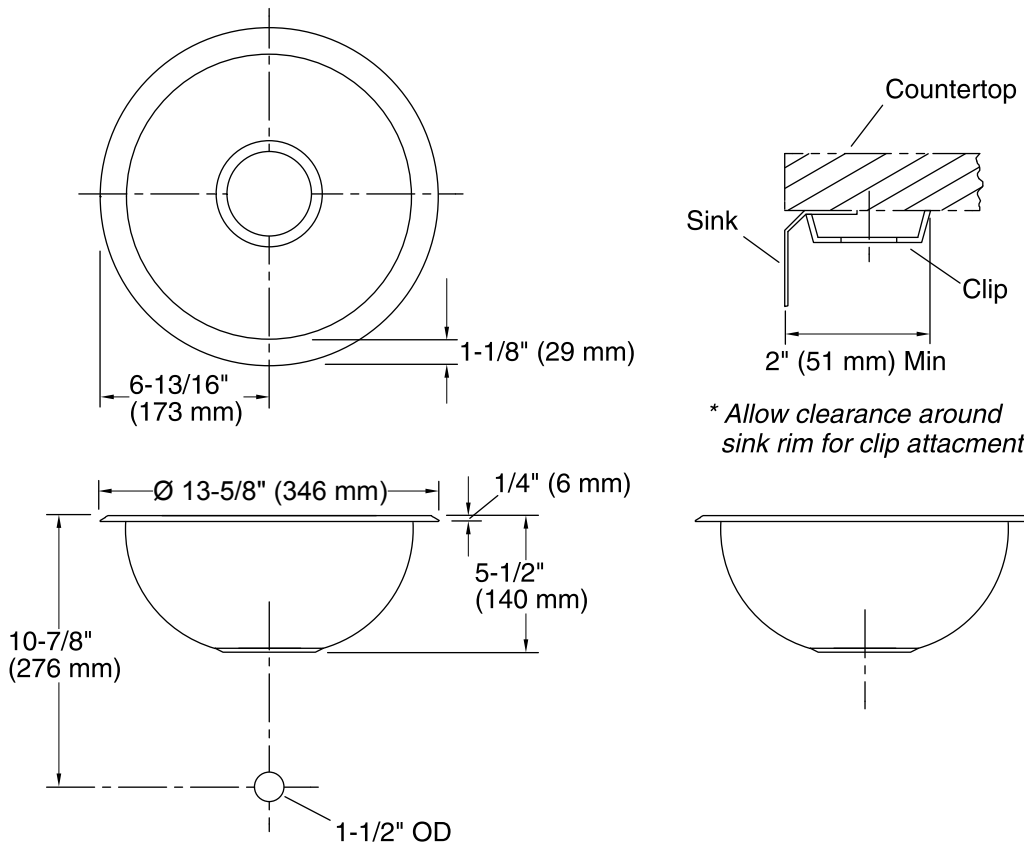

**Undertone®**  
Under-mount Sink  
**K-3339**

**Features**

- 18-inch minimum base cabinet width.
- 18-gauge stainless steel.
- Under-mount.
- Single bowl.
- Rounded bowl.
- With SilentShield® sound-absorption technology.
- 13-5/8" (330 mm) diameter

See website for detailed warranty information.

\* Allow clearance around sink rim for clip attachment.

## Technical Information

All product dimensions are nominal.

Bowl configuration:	Single
Installation:	Under-mount
Bowl area (Only)	Diameter: 11-1/2" (292 mm) Bowl depth: 5-1/4" (133 mm)
Drain hole:	3-5/8" (92 mm)
Template:	Under-mount, 111578-7, required, included

## Notes

Install this product according to the installation guide.

Allow a minimum of 2" (51 mm) clearance around the sink rim for clip attachment.