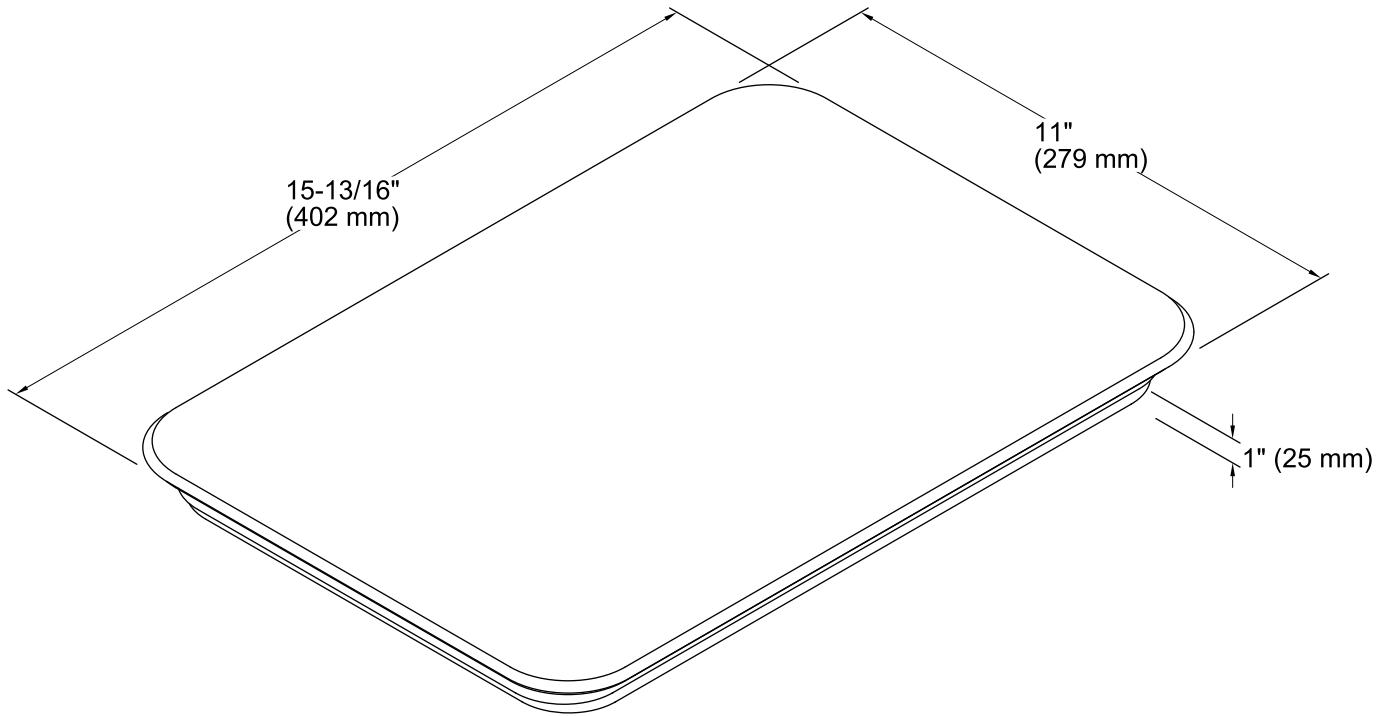

Features

- Fits over the K-5832 Bakersfield kitchen sink.
- Durable polyethylene construction.
- Provides a workstation for quick and easy food prepping.
- Dishwasher safe.

Codes/Standards

None Applicable

Technical Information

All product dimensions are nominal.