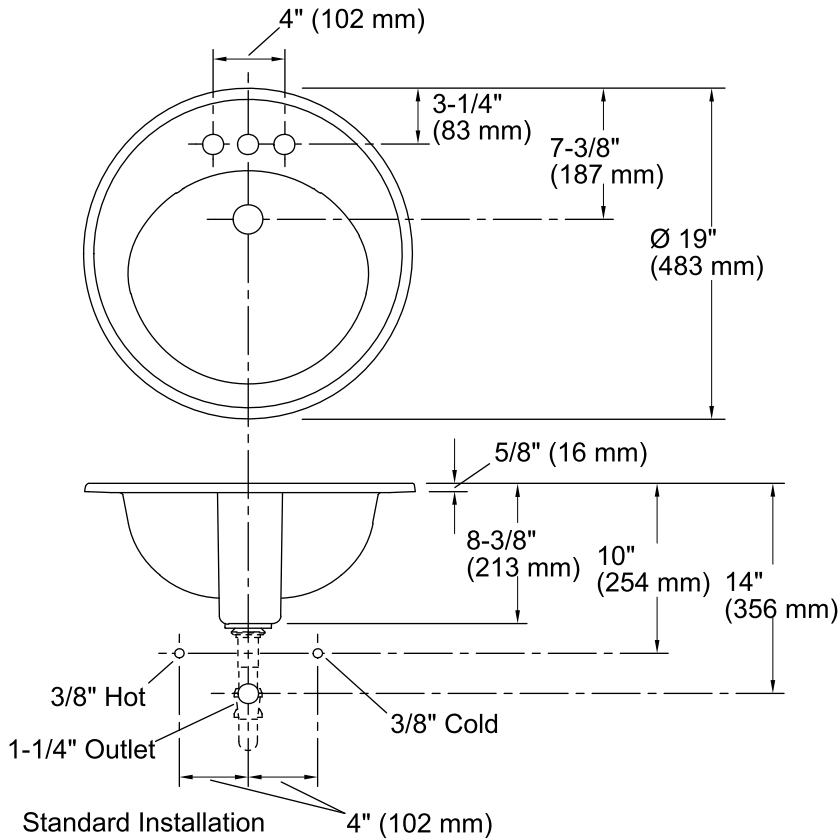

### Features

- Vitreous china.
- Drop-in.
- Round basin.
- 4-inch center faucet holes.
- With overflow.
- 19" (483 mm) diameter

ADA

## Technical Information

All product dimensions are nominal.

Bowl configuration:	Single
Installation:	Drop-In
Bowl area (Only)	Length: 14" (356 mm) Width: 12" (305 mm) With overflow: Yes Water depth: 4" (102 mm)
Bowl area	With overflow: Yes
Number of deck holes:	3
Faucet hole(s):	1-1/4" (32 mm)
Drain hole:	1-3/4" (44 mm)