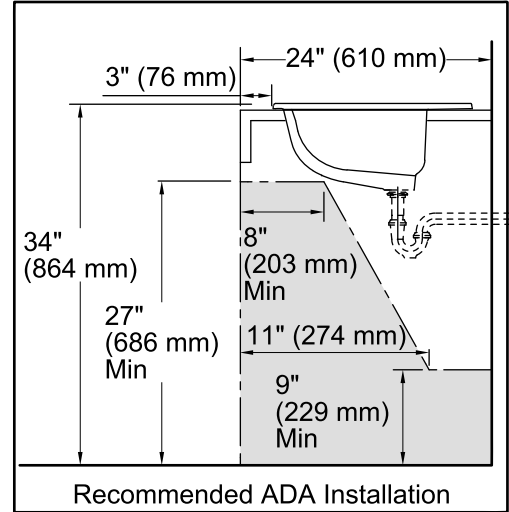

### Features

- Vitreous china.
- Drop-in.
- Round basin.
- 4-inch center faucet holes.
- With overflow.
- 19" (483 mm) diameter

ADA

## Technical Information

All product dimensions are nominal.

Bowl configuration:	Single
Installation:	Drop-In
Bowl area (Only)	Length: 14" (356 mm) Width: 12" (305 mm) With overflow: Yes Water depth: 4" (102 mm)
Bowl area	With overflow: Yes
Number of deck holes:	3
Faucet hole(s):	1-1/4" (32 mm)
Drain hole:	1-3/4" (44 mm)