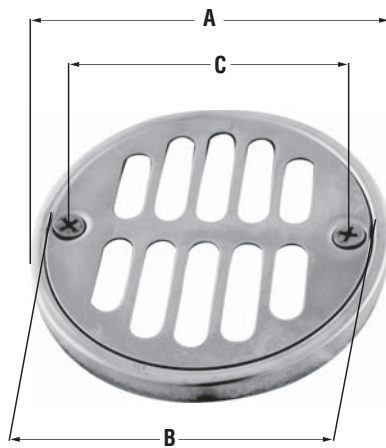

### Product Features

- Stainless Steel 304
- 4-1/4" (107.9mm)
- 2-5/8" (66.6mm) Center to Center Screw Holes
- Includes Tile Square, Strainer, Crown & Screws
- For the following PROFLO Drains: PF42945, PF42946, PF42943 & PF42944

## Product Specifications/Dimensions

in.	3-5/8	3-1/4	2-5/8	4-1/4
	<b>A</b>	<b>B</b>	<b>C</b>	<b>D</b>
mm	92.07	82.55	66.6	107.95