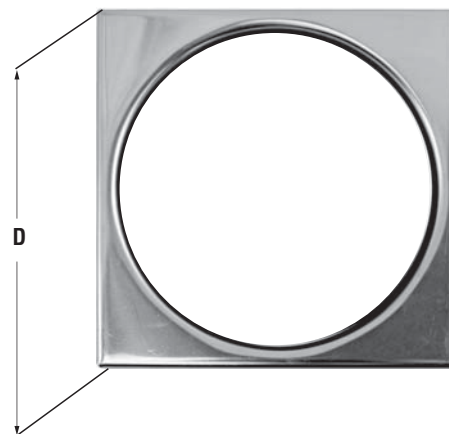

### Product Features

- Stainless Steel 304
- 4-1/4" (107.9mm)
- 2-5/8" (66.6mm) Center to Center Screw Holes
- Includes Tile Square, Strainer, Crown & Screws
- For the following PROFLO Drains: PF42945, PF42946, PF42943 & PF42944

## Product Specifications/Dimensions

in.	3-5/8	3-1/4	2-5/8	4-1/4
	<b>A</b>	<b>B</b>	<b>C</b>	<b>D</b>
mm	92.07	82.55	66.6	107.95