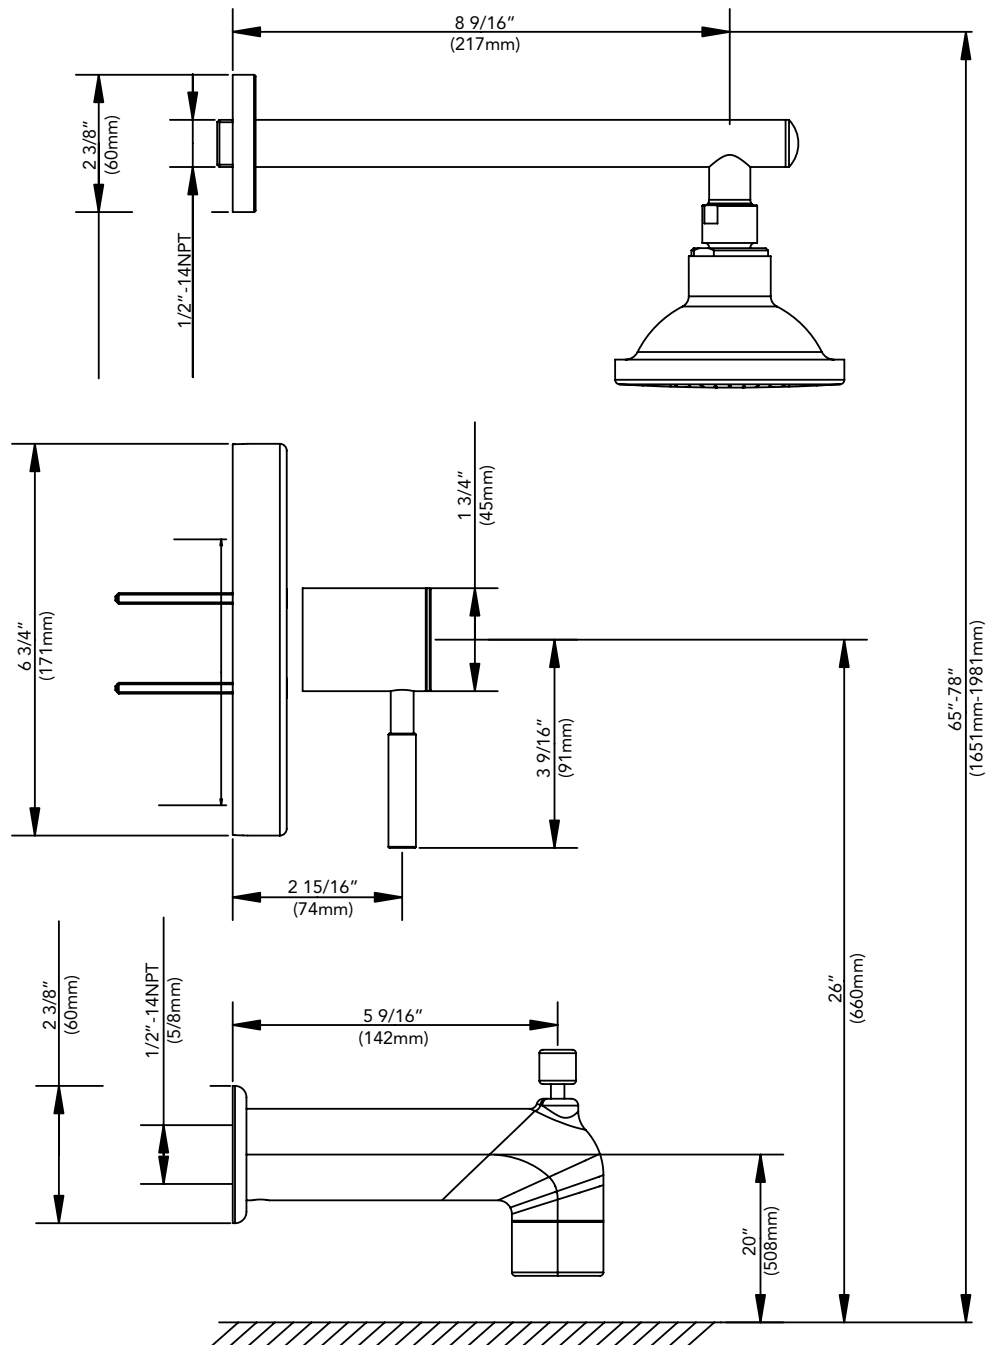

### SINGLE-HANDLE TUB AND SHOWER TRIM KIT

**Product Codes:**

MIREDD1HTSCP (polished chrome)

MIREDD1HTSBN (brushed nickel)

- Solid brass construction
- Decorative showerhead (has ball joint and can swivel)
- Showerhead 2.2 GPM max.
- Slip-fit spout with diverter
- Pressure balanced
- Use with valve PF1007
- Extension kit available - PF1007EXTCP, PF1007EXTBN or PF1007EXTRB
- Installation, operating, care and maintenance instructions included
- Lifetime limited warranty
- Meets ANSI: A112.18.1M
- NSF/ANSI Std. 61 compliant
- cUPC/IAPMO listed
- ADA compliant

### SINGLE-HANDLE TUB AND SHOWER TRIM KIT

Product Codes:

MIREd1HTSCP (polished chrome)

MIREd1HTSBN (brushed nickel)

All dimensions are based on original specifications and are subject to change and variation.