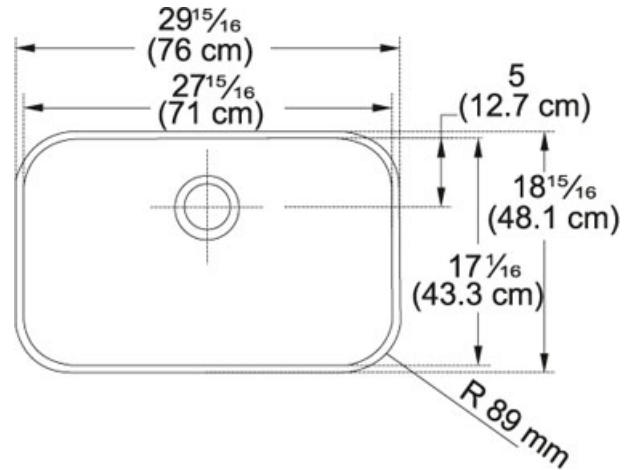

Oceania OXX110 Stainless Steel | 122.0071.514

FAMILY : Sinks | SERIE : Oceania | MODEL : OXX110 | FINISH : Stainless Steel | INSTALLATION TYPE : Undermount | STYLE : Traditional

TECHNICAL DATA

Minimum Cabinet Size	33"
Drain Opening	3 1/2"
Length overall	29 15/16"
Width overall	18 15/16"
Length of large bowl	27 15/16"
Width of large bowl	16 7/8"
Depth of large bowl	9 1/16"
Number of Bowls	1
Cutout Length	28 5/8"
Cutout Width	17 5/8"
Type of Material	18 Gauge Stainless Steel
Cut-Out Template	Yes
Installation Clips	Yes
Where to buy	Showroom
Where to buy	Showroom

Oceania OXX110 Stainless Steel | 122.0071.514

FAMILY : Sinks | SERIE : Oceania | MODEL : OXX110 | FINISH : Stainless Steel | INSTALLATION TYPE : Undermount | STYLE : Traditional

RELATED PARTS

119.0068.287