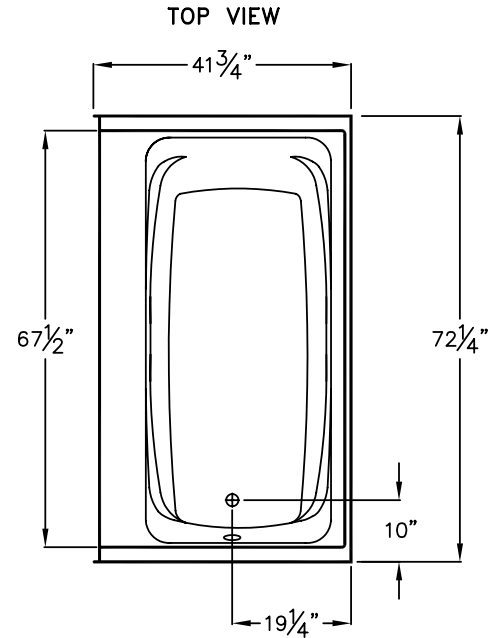

AQUARIUS
BATHWARE™

RESIDENTIAL GELCOAT
Product Sheet

G 7224 TO L/R
72.25" x 41.75" x 24.625"

FRONT VIEW

FEATURES

FINISH	PRODUCT	PIECES	WALL
Gelcoat	Tub Only	One	NA

OPTIONS

WHIRLPOOL	GELCOAT COLOR	ACCESSORIES
Yes	White, Bone, Biscuit	Drain

TECHNICAL INFORMATION

WT	LOAD FACTOR	HANDED BY	CODES	WARRANTY
120	0.55	Drain L/R	ANSI 124.1, UPC	Three Year Limited

Due to the nature of the materials, dimensions may vary +/- 1/2".