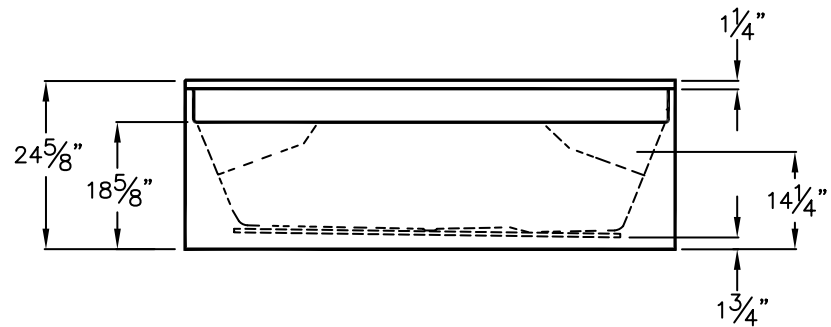

AQUARIUS
BATHWARE™

RESIDENTIAL GELCOAT
Product Sheet

G 7224 TO L/R
72.25" x 41.75" x 24.625"

FRONT VIEW

FEATURES

FINISH	PRODUCT	PIECES	WALL
Gelcoat	Tub Only	One	NA

OPTIONS

WHIRLPOOL	GELCOAT COLOR	ACCESSORIES
Yes	White, Bone, Biscuit	Drain

TECHNICAL INFORMATION

WT	LOAD FACTOR	HANDED BY	CODES	WARRANTY
120	0.55	Drain L/R	ANSI 124.1, UPC	Three Year Limited

Due to the nature of the materials, dimensions may vary +/- 1/2".