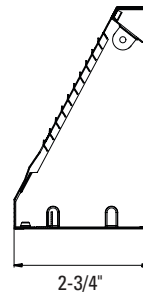

Baseboard Return Air Grille

Product Specifications

PSBBR

Product Features

- All steel construction
- Return air grille for PSBBD
- Available in white

Specifications

Item No.	Size	Color	A
PSBBRW18	18"	White	15"