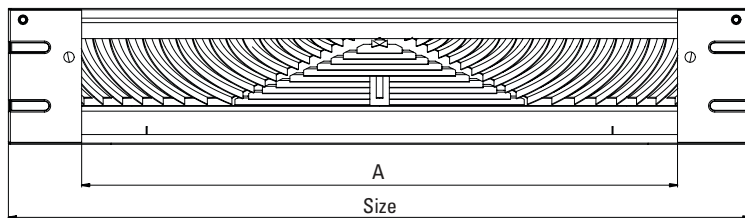

Baseboard Return Air Grille

Product Specifications

PSBBR

Product Features

- All steel construction
- Return air grille for PSBBD
- Available in white

Specifications

Item No.	Size	Color	A
PSBBRW18	18"	White	15"