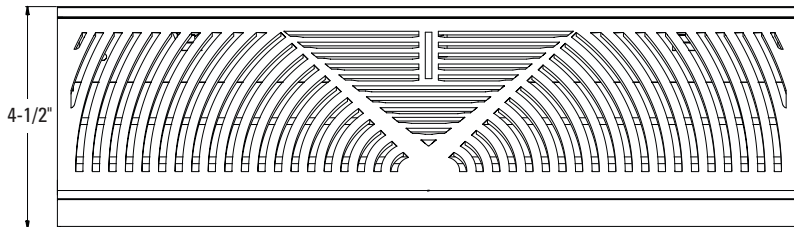

Baseboard Return Air Grille

Product Specifications

PSBBR

Product Features

- All steel construction
- Return air grille for PSBBD
- Available in white

Specifications

Item No.	Size	Color	A
PSBBRW18	18"	White	15"