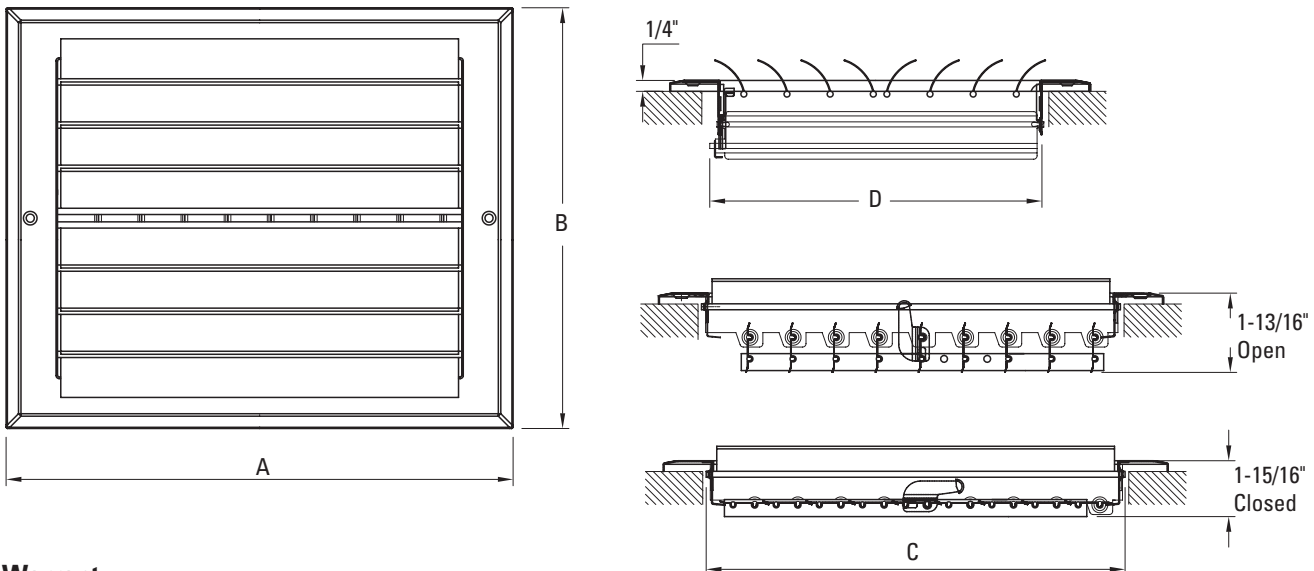

Aluminum Curved Sidewall/Ceiling Register 2-Way

Product Specifications

PSA2CW

Product Features

- Aluminum construction
- For both sidewall and ceiling applications
- 2-Way air pattern
- Adjustable curved blades
- Multi-shutter damper
- Available in white

Specifications

Item No.	Size	Color	A	B	C	D
PSA2CWXX	8x8	White	9-3/4"	9-3/4"	7-3/4"	7-3/4"
PSA2CW10U	10x6	White	11-3/4"	7-3/4"	9-3/4"	5-3/4"
PSA2CW1010	10x10	White	11-3/4"	11-3/4"	9-3/4"	9-3/4"
PSA2CW12U	12x6	White	13-3/4"	7-3/4"	11-3/4"	5-3/4"
PSA2CW12X	12x8	White	13-3/4"	9-3/4"	11-3/4"	7-3/4"
PSA2CW1212	12x12	White	13-3/4"	13-3/4"	11-3/4"	11-3/4"
PSA2CW14X	14x8	White	15-3/4"	9-3/4"	13-3/4"	7-3/4"

Size Availability				
WIDTH				
	8	10	12	14
HEIGHT	6		X	X
	8	X		X
	10		X	
	12			X

*Horizontal dimension is first

Warranty

1-Year limited warranty