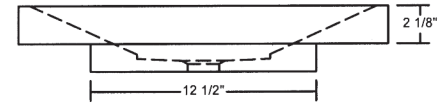

SYNC-VSL DROP-IN VESSEL

© 2010 STONE FOREST, INC.

US PATENT # D607.092S

- Available in:
 - Honed Basalt (HB)
 - Multi-color Onyx (MO)
 - Ice White Onyx (WO#1)
- Includes stainless drain cover. Must be used with a flat grid drain.
- Approximate thickness at drain 'is .75". Required drain use 9054D Grid Drain. This can be supplied by Stone Forest at your request in select finishes.
- Cutout in countertop needs to be 13" W x 16-1/2" D
- Sink has a 2-1/8" reveal above the countertop when installed.
- Do not use pop-up drains.
- Do not use plumbers putty.
- Approx 80 lbs.

TOP VIEW

FRONT VIEW

SIDE VIEW