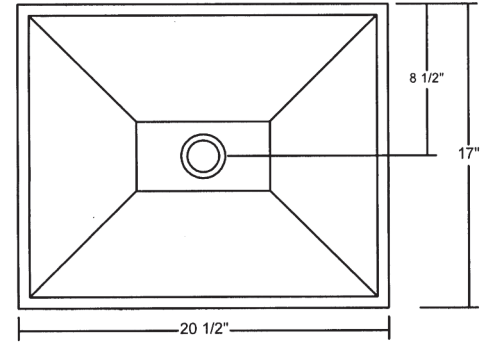

SYNC-VSL DROP-IN VESSEL

© 2010 STONE FOREST, INC.

US PATENT # D607.092S

- Available in:
 - Honed Basalt (HB)
 - Multi-color Onyx (MO)
 - Ice White Onyx (WO#1)
- Includes stainless drain cover. Must be used with a flat grid drain.
- Approximate thickness at drain 'is .75". Required drain use 9054D Grid Drain. This can be supplied by Stone Forest at your request in select finishes.
- Cutout in countertop needs to be 13" W x 16-1/2" D
- Sink has a 2-1/8" reveal above the countertop when installed.
- Do not use pop-up drains.
- Do not use plumbers putty.
- Approx 80 lbs.

TOP VIEW

FRONT VIEW

SIDE VIEW