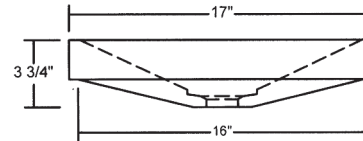

SYNC-VSL DROP-IN VESSEL

© 2010 STONE FOREST, INC.

US PATENT # D607.092S

- Available in:
 - Honed Basalt (HB)
 - Multi-color Onyx (MO)
 - Ice White Onyx (WO#1)
- Includes stainless drain cover. Must be used with a flat grid drain.
- Approximate thickness at drain 'is .75". Required drain use 9054D Grid Drain. This can be supplied by Stone Forest at your request in select finishes.
- Cutout in countertop needs to be 13" W x 16-1/2" D
- Sink has a 2-1/8" reveal above the countertop when installed.
- Do not use pop-up drains.
- Do not use plumbers putty.
- Approx 80 lbs.

TOP VIEW

FRONT VIEW

SIDE VIEW