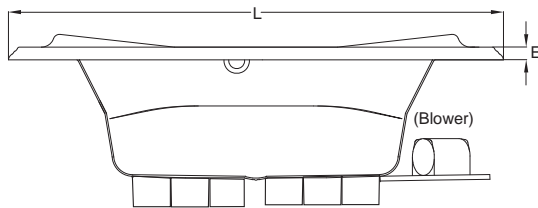

Bellavista Corner 6060 Pure Air Bath

Product Codes beginning with: BEL6060ACR

Also applies to products sold under part numbers: LG10, LG30

TECHNICAL SPECIFICATIONS

	English	Metric
Outer Dimensions	59 3/4" L x 59 3/4" W x 25" H	1518 mm L x 1518 W x 635 mm H
Interior Dimensions (bottom of bath) L x W (Mid) x (End)	44" L x 44" W x 36" W	1118 mm L x 1118 mm W x 914 mm W
Drain/Blower Configuration	Center drain/Right end blower	Center drain/Right end blower
Bath Weight (empty)	155 lbs	70 kg
Total Weight/Floor Loading	1,221 lbs 49.3 lbs/ft ²	555 kg 241 kg/m ²
Operating Gallonage (min-max)	48 (min) 92 (max) U.S. Gals	182 (min) 348 (max) L
Electrical Specifications	Each component requires a separate, dedicated GCFI protected circuit(s)	
Blower		120V 15A 60HZ
Chromatherapy (if selected)		120V 15A 60HZ

GQ88 Light Chromatherapy Add-on Kit

KEY DIMENSIONS

Letter	Description	English	Metric
L	Outer Length	59 3/4"	1518 mm
W	Outer Width	59 3/4"	1518 mm
H	Overall Height	25"	635 mm
A	Overflow Height	18 7/8"	479 mm
B	Long Edge to Drain Center	14"	356 mm
C	Short Edge to Drain Center	34 9/16"	879 mm
D	Drain Shoe Length	7 1/2"	191 mm
E	Deck Height	2"	51 mm
F	Deck Width*	6"	152 mm
G	Service Access Dimensions	12" H x 18" L	305 mm x 457 mm
I	Floor Cut-out for Drain	12" x 4"	305 mm x 102 mm

*Deck width reflects only area indicated on detail.

Front View

Side View

Drain/Overflow

NOTE: Graphics May Not be to Scale