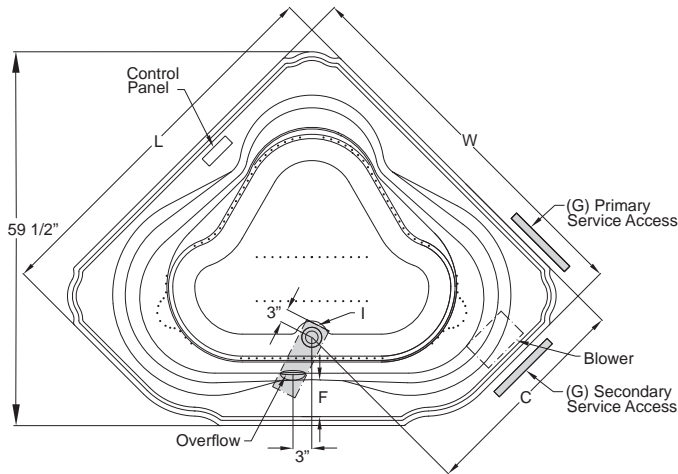

GQ88 Light Chromatherapy Add-on Kit

KEY DIMENSIONS

Letter	Description	English	Metric
L	Outer Length	59 3/4"	1518 mm
W	Outer Width	59 3/4"	1518 mm
H	Overall Height	25"	635 mm
A	Overflow Height	18 7/8"	479 mm
B	Long Edge to Drain Center	14"	356 mm
C	Short Edge to Drain Center	34 9/16"	879 mm
D	Drain Shoe Length	7 1/2"	191 mm
E	Deck Height	2"	51 mm
F	Deck Width*	6"	152 mm
G	Service Access Dimensions	12" H x 18" L	305 mm x 457 mm
I	Floor Cut-out for Drain	12" x 4"	305 mm x 102 mm

*Deck width reflects only area indicated on detail.

Front View

Side View

Drain/Overflow

NOTE: Graphics May Not be to Scale