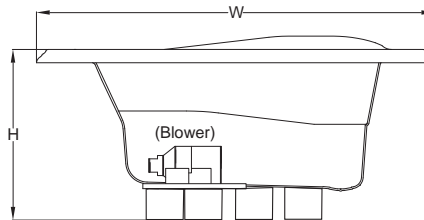

Bellavista Corner 6060 Pure Air Bath

Product Codes beginning with: BEL6060ACR

Also applies to products sold under part numbers: LG10, LG30

TECHNICAL SPECIFICATIONS

	English	Metric
Outer Dimensions	59 3/4" L x 59 3/4" W x 25" H	1518 mm L x 1518 W x 635 mm H
Interior Dimensions (bottom of bath) L x W (Mid) x (End)	44" L x 44" W x 36" W	1118 mm L x 1118 mm W x 914 mm W
Drain/Blower Configuration	Center drain/Right end blower	Center drain/Right end blower
Bath Weight (empty)	155 lbs	70 kg
Total Weight/Floor Loading	1,221 lbs 49.3 lbs/ft ²	555 kg 241 kg/m ²
Operating Gallonage (min-max)	48 (min) 92 (max) U.S. Gals	182 (min) 348 (max) L
Electrical Specifications	Each component requires a separate, dedicated GCFI protected circuit(s)	
Blower		120V 15A 60HZ
Chromatherapy (if selected)		120V 15A 60HZ

GQ88 Light Chromatherapy Add-on Kit

KEY DIMENSIONS

Letter	Description	English	Metric
L	Outer Length	59 3/4"	1518 mm
W	Outer Width	59 3/4"	1518 mm
H	Overall Height	25"	635 mm
A	Overflow Height	18 7/8"	479 mm
B	Long Edge to Drain Center	14"	356 mm
C	Short Edge to Drain Center	34 9/16"	879 mm
D	Drain Shoe Length	7 1/2"	191 mm
E	Deck Height	2"	51 mm
F	Deck Width*	6"	152 mm
G	Service Access Dimensions	12" H x 18" L	305 mm x 457 mm
I	Floor Cut-out for Drain	12" x 4"	305 mm x 102 mm

*Deck width reflects only area indicated on detail.

Front View

Side View

Drain/Overflow

NOTE: Graphics May Not be to Scale