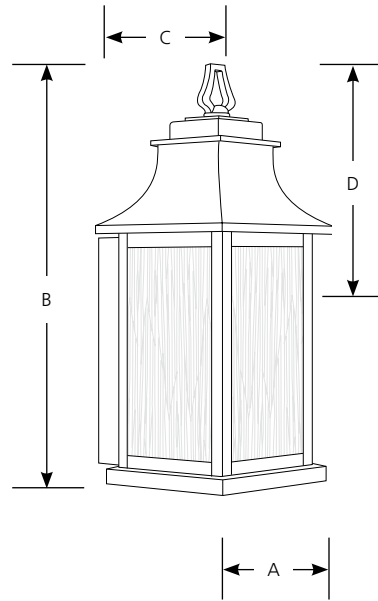

Incandescent

Salute Wall Mount

Outdoor

Type _____
-108
P5953

Catalog No.	Finish	Lamping	Dimensions (Inches)			
	Oil Rubbed Bronze		A	B	C	D
P5953	-108	1 (m) 100w	5-3/4	14-3/8	6-1/8	9-7/8

Specifications:

General

- Light amber etched inside, textured outside glass panels
- Painted Oil Rubbed Bronze (-108) finish
- Steel/Aluminum construction
- Matching post, wall and chain-hung units available

Mounting

- Wall mount
- Back plate 4-3/4" W x 7-7/8" ht. x 7/8" deep
- Covers outlet box
- Mounting strap for outlet box included