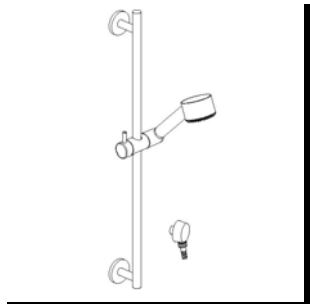

Serie Milano

7812900

Adjustable Slidebar Handshower Set

STANDARDS

- Compliant with ASME A112.18.1-B125.1 requirements
- Certified By CSA international

Finishes	7812900PC	7812900BN
Polished Chrome	X	
Brushed Nickel		X

Features	7812900PC	7812900BN
24" Adjustable Brass Slide Bar	X	X
Hand Shower with Dual Check Valves	X	X
Back Flow Prevention System	X	X
Includes: Hand Shower, Hose, Slide Bar, and Drop Elbow	X	X
60" Hose with Matching Finish	X	X
Self Cleaning Spray Head	X	X
Step By Step Installation Instructions	X	X
Limited Lifetime Warranty	X	X