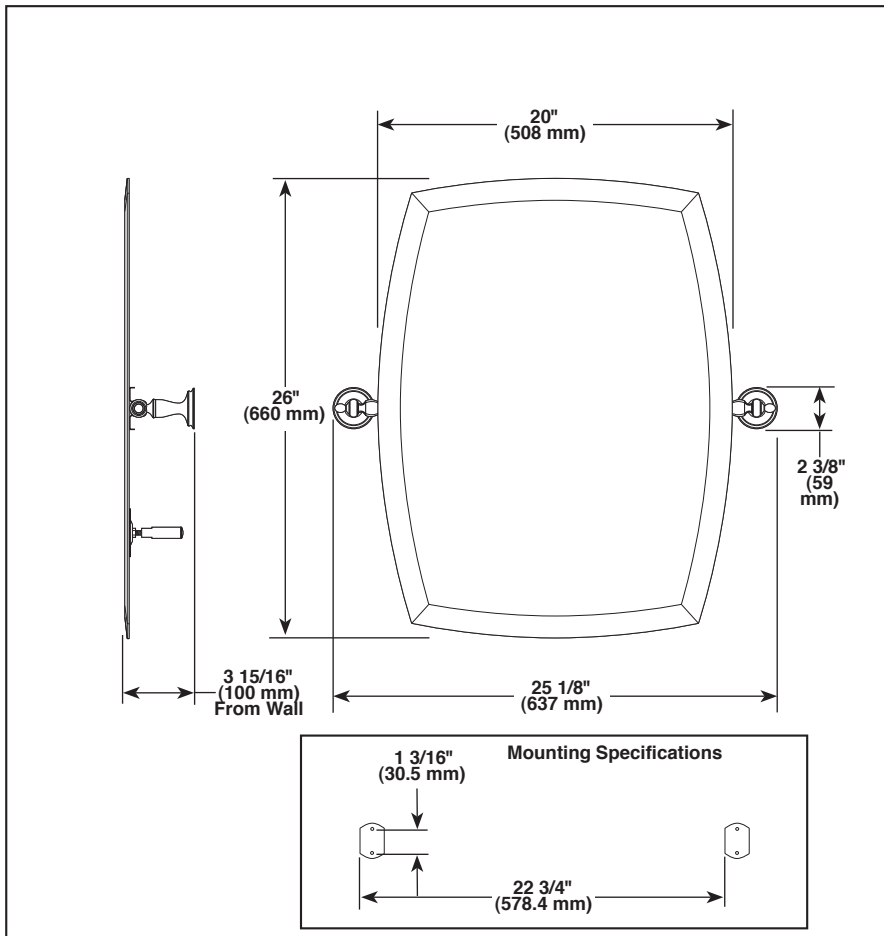

BRIZO®

ACCESSORIES

- Charlotte™ Bath Collection
- Mirror

Submitted Model No.: _____

Specific Features: _____

STANDARD SPECIFICATIONS:

- Wood blocking is preferable behind all wall surfaces. If wood blocking is not available, the following fasteners are suggested: Tile/Masonry/Plaster-use plastic anchors provided. Plaster/Drywall-use medium duty plastic or toggle bolt anchors provided.
- Mounting hardware and mounting instructions included with product.
- Mirror can be mounted only with tilting mounting posts.
- One adjustable post with a rubber tip is supplied with mirror. Adjustable post can be used if desired to help hold mirror in a fixed position. In order to install adjustable post, double sided tape is supplied on the backside of the post mounting plate.

▲ Designate proper finish suffix

Note: RP includes parts for 2 sides

Delta reserves the right (1) to make changes in specifications and materials, and (2) to change or discontinue models, both without notice or obligation. Dimensions are for reference only. See current full-line price book or www.brizo.com for finish options and product availability.