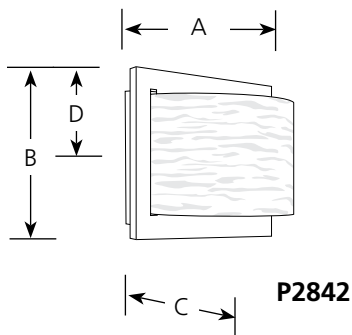

Type _____

-20WB

P2842

P2844

P2845

Catalog No.	Finish		Lamping	Dimensions (Inches)			
	Antique Bronze			A	B	C	D
P2842	-20WB		1 G9 35w (included)	7-1/2	5-1/2	4-1/2	2-3/4
P2844	-20WB		2 G9 35w (included)	14-7/8	5-1/2	4-1/2	2-3/4
P2845	-20WB		3 G9 35w (included)	22-3/8	5-1/2	4-1/2	2-3/4
P2852	-20WB		4 G9 35w (included)	29-3/4	5-1/2	4-1/2	2-3/4

- G9 base sockets
- 6" of wire supplied
- Pre-wired

Labeling

- cCSAus Damp location listed

Mounting

- Wall mount
- Back plate covers a standard 4" hexagonal recessed outlet box
- Mounting plate for outlet box included