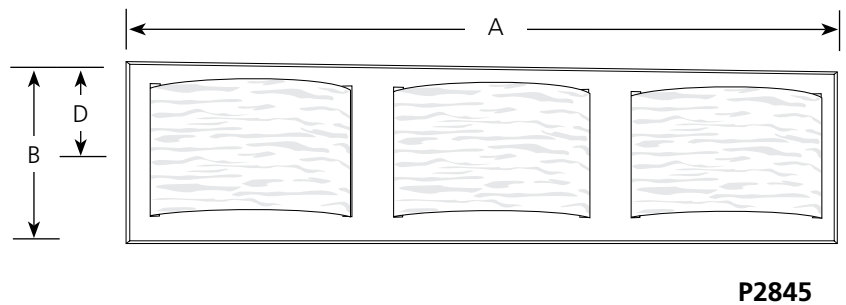

Type _____

-20WB

P2842

P2844

P2845

Catalog No.	Finish		Lamping	Dimensions (Inches)			
	Antique Bronze			A	B	C	D
P2842	-20WB		1 G9 35w (included)	7-1/2	5-1/2	4-1/2	2-3/4
P2844	-20WB		2 G9 35w (included)	14-7/8	5-1/2	4-1/2	2-3/4
P2845	-20WB		3 G9 35w (included)	22-3/8	5-1/2	4-1/2	2-3/4
P2852	-20WB		4 G9 35w (included)	29-3/4	5-1/2	4-1/2	2-3/4

Specifications:

General

- Clear textured glass panels bent, custom etched glass diffuser:
- Antique Bronze -20 painted finish
- Steel construction
- CompanionBath and Vanity, fixtures are available

Electrical