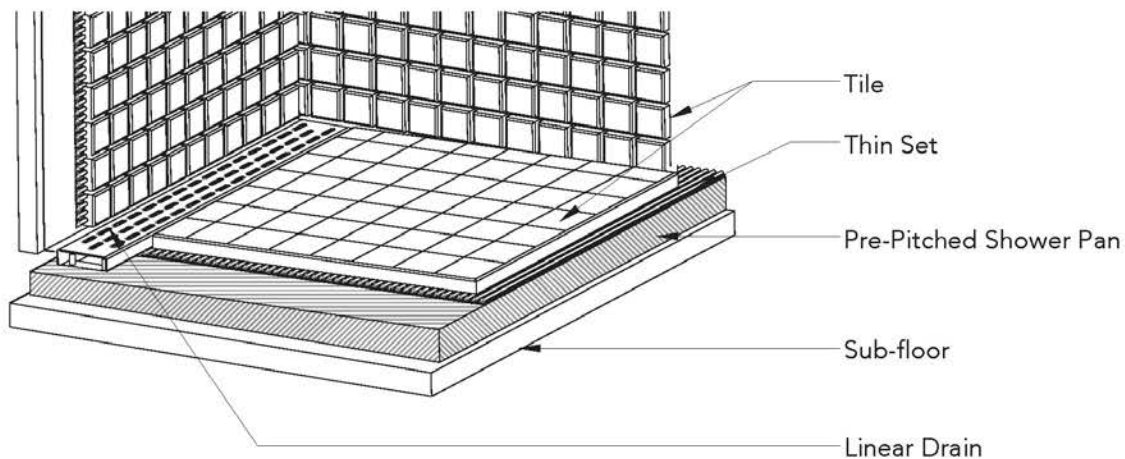

Installation Illustration

Description	Model	Finish	Lbs	List
Complete Kit Includes: 1 - 66" x 34" Pre-Pitched Shower Pan 1 - FFED 2532 Linear Drain Assembly 1 - 66" x 4" x 4" Curb & Adhesive 1 - 1 Gallon Hydro Ban Waterproofing (50 sqft.)	PED 2532 SS PED 2532 PS 9 GPM PER OUTLET*	Satin Stainless Polished Stainless	11	$1560 $1610
Complete Kit Includes: 1 - 66" x 34" Pre-Pitched Shower Pan 1 - FFED 6532 Linear Drain Assembly 1 - 66" x 4" x 4" Curb & Adhesive 1 - 1 Gallon Hydro Ban Waterproofing (50 sqft.)	PED 6532 SS PED 6532 PS PED 6532 ORB 9 GPM PER OUTLET*	Satin Stainless Polished Stainless Oil Rubbed Bronze	11	$1525 $1620 $1620
Complete Kit Includes: 1 - 66" x 34" Pre-Pitched Shower Pan 1 - FFAS 2532 Linear Drain Assembly 1 - 66" x 4" x 4" Curb & Adhesive 1 - 1 Gallon Hydro Ban Waterproofing (50 sqft.)	PAS 2532 SS PAS 2532 PS 9 GPM PER OUTLET*	Satin Stainless Polished Stainless	12	$1900 $2000
Complete Kit Includes: 1 - 66" x 34" Pre-Pitched Shower Pan 1 - FFTIF 6532 Linear Drain Assembly 1 - 66" x 4" x 4" Curb & Adhesive 1 - 1 Gallon Hydro Ban Waterproofing (50 sqft.)	PTIF 6532 SS PTIF 6532 PS 9 GPM PER OUTLET*	Satin Stainless Polished Stainless	12	$1595 $1625