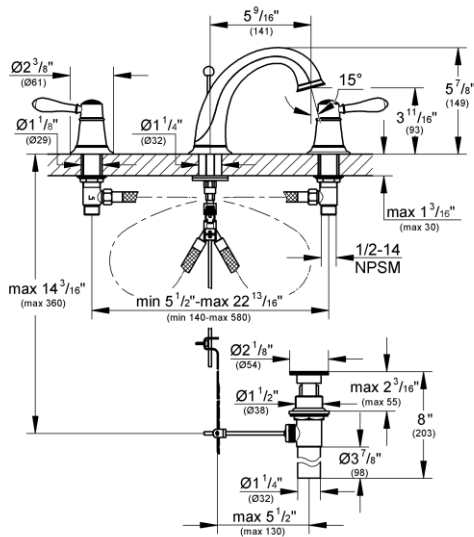

### Fairborn Lavatory Wideset

Product # 20423

### Technical Drawing

#### Standard Specification:

- GROHE StarLight®
- GROHE SilkMove®
- 5 7/8" Faucet Height
- 5 9/16" Spout Reach
- 3 11/16" Aerator Height
- Includes Metal Pop-up
- Flow Rate: 1.5 gpm