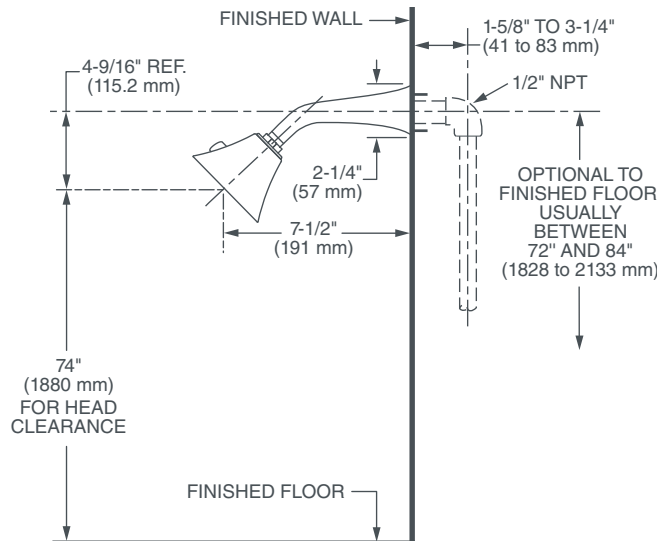

AMERICAN STANDARD

KEEFE™ MULTIFUNCTION SHOWERHEAD & ARM

- Cast brass spout & valve
- Ceramic disc valve cartridge
- Adjustable hot limit safety stop
- Concealed mounting hardware
- Adjustable showerhead
- Maximum Showerhead Flow Rate: 2.0 GPM (7.6L/min)

PRODUCT NUMBER

D35104775.XXX

IMPORTANT: These measurements are subject to change or cancellation.
No responsibility is assumed for use of superseded or voided pages.