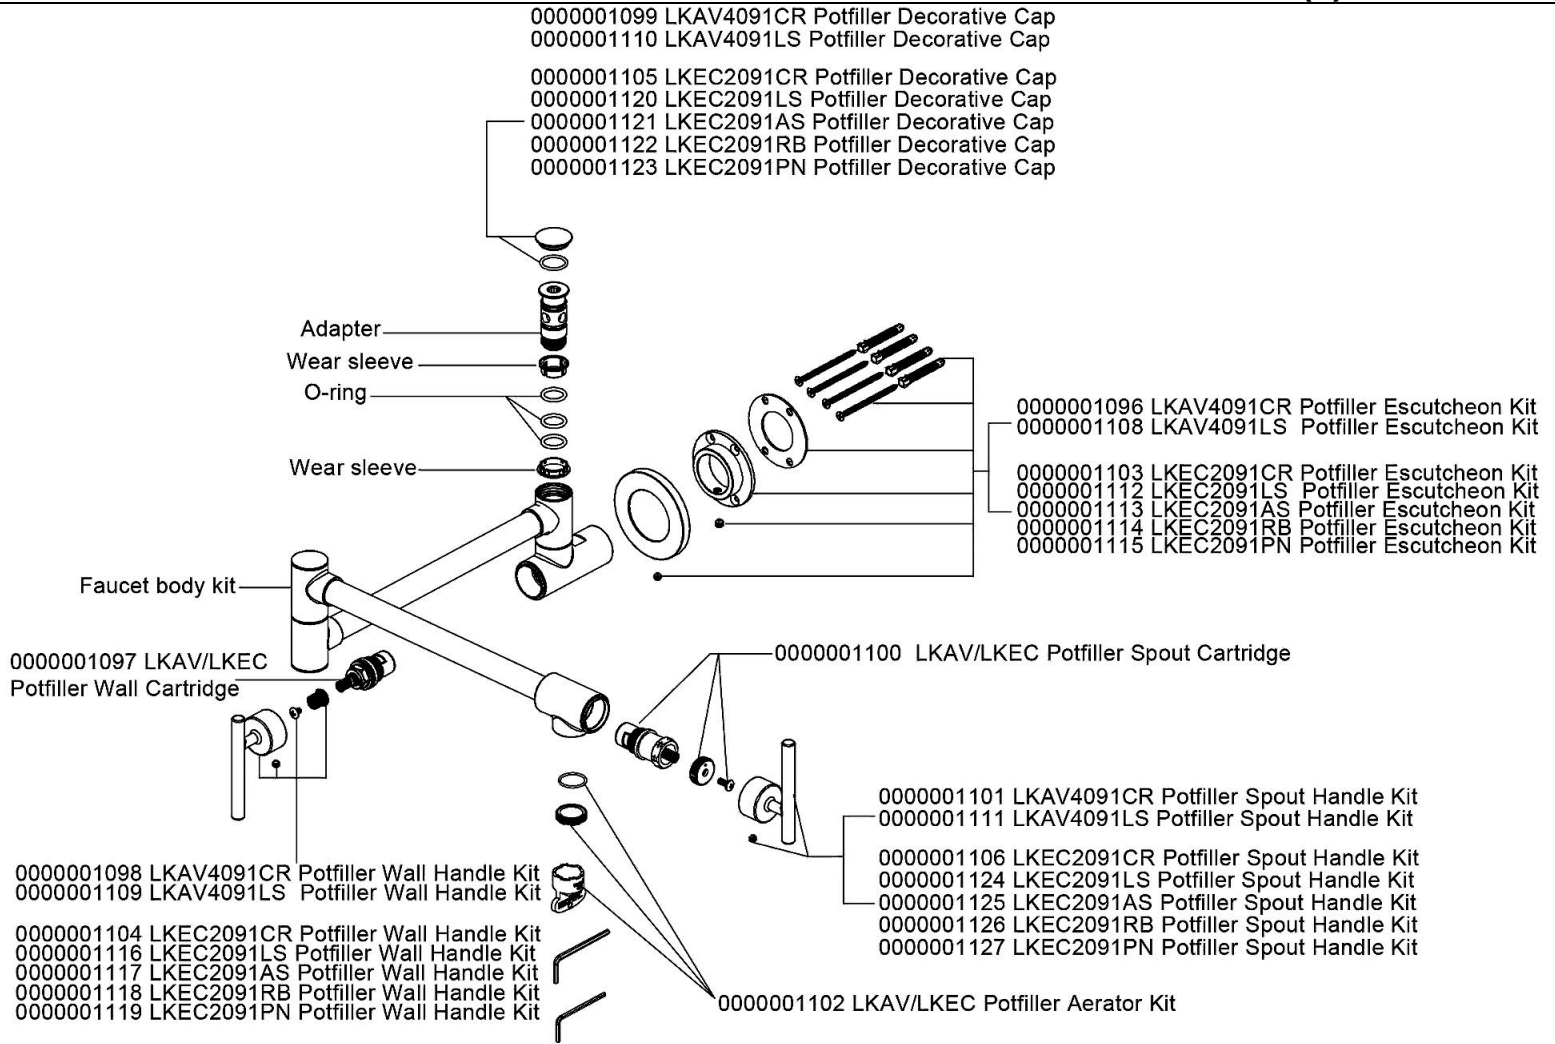

In keeping with our policy of continuing product improvement, Elkay reserves the right to change product specifications without notice. Please visit elkay.com for the most current version of Elkay product specification sheets. This specification describes an Elkay product with design, quality, and functional benefits to the user. When making a comparison of other producers' offerings, be certain these features are not overlooked.