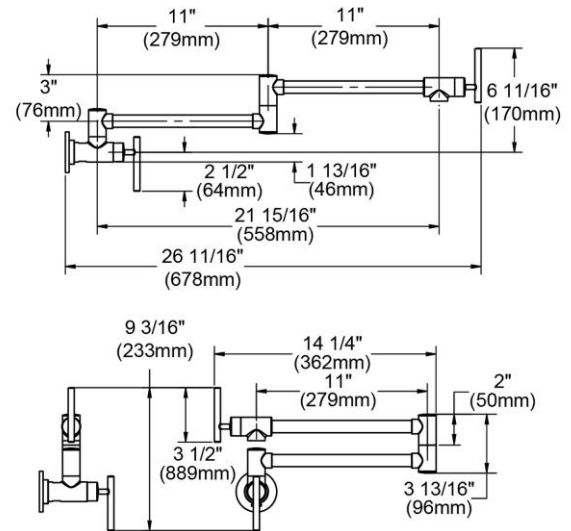

AMERICAN PRIDE. A LIFETIME TRADITION. Like your family, the Elkay family has values and traditions that endure. For almost a century, Elkay has been a family-owned and operated company, providing thousands of jobs that support our families and communities.

Product Compliance: ASME A112.18.1/CSA B125.1
NSF 61
NSF 372 (lead free)

[Clean and Care Manual (PDF)](#)
[Installation Instructions (PDF)](#)
[Limited Lifetime Warranty (PDF)](#)