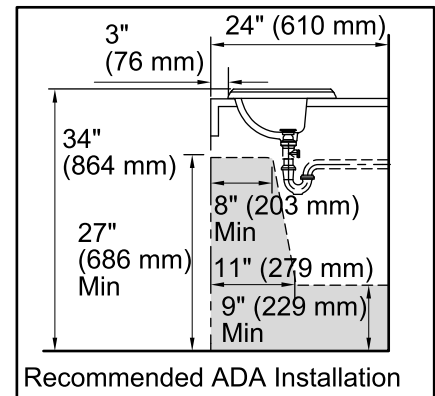

Technical Information

All product dimensions are nominal.

Bowl configuration:	Single
Installation:	Drop-In
Bowl area (Only)	Length: 17" (432 mm) Width: 10" (254 mm) Water depth: 5" (127 mm)
Number of deck holes:	3
Faucet hole(s):	1-1/4" (32 mm)
Drain hole:	1-3/4" (44 mm)
Template:	Drop-in, 1003676, required, included

Notes

Install this product according to the installation guide.

NOTICE: Countertop manufacturer or cutter must use the cutout template provided with the product, or a current one provided by Kohler (call 1-800-4-KOHLER). Kohler is not responsible for cutout errors when incorrect cutout template is used.

ADA compliant when installed to the specific requirements of these regulations.