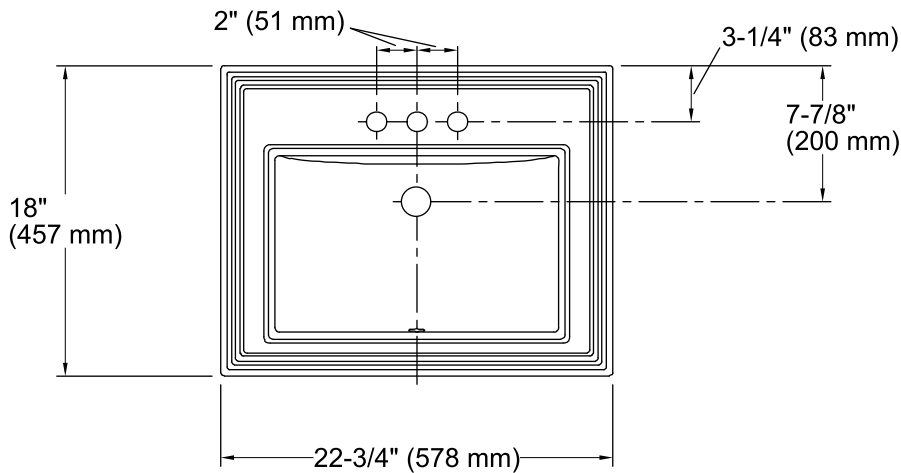

Technical Information

All product dimensions are nominal.

Bowl configuration:	Single
Installation:	Drop-In
Bowl area (Only)	Length: 17" (432 mm) Width: 10" (254 mm) Water depth: 5" (127 mm)
Number of deck holes:	3
Faucet hole(s):	1-1/4" (32 mm)
Drain hole:	1-3/4" (44 mm)
Template:	Drop-in, 1003676, required, included

Notes

Install this product according to the installation guide.

NOTICE: Countertop manufacturer or cutter must use the cutout template provided with the product, or a current one provided by Kohler (call 1-800-4-KOHLER). Kohler is not responsible for cutout errors when incorrect cutout template is used.

ADA compliant when installed to the specific requirements of these regulations.