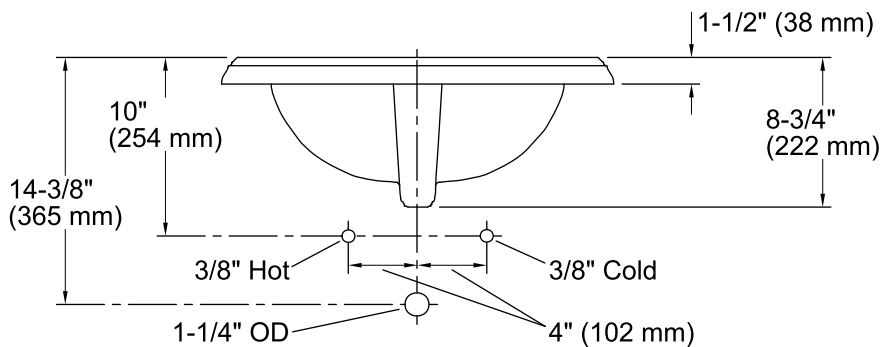

Technical Information

All product dimensions are nominal.

Bowl configuration:	Single
Installation:	Drop-In
Bowl area (Only)	Length: 17" (432 mm) Width: 10" (254 mm) Water depth: 5" (127 mm)
Number of deck holes:	3
Faucet hole(s):	1-1/4" (32 mm)
Drain hole:	1-3/4" (44 mm)
Template:	Drop-in, 1003676, required, included

Notes

Install this product according to the installation guide.

NOTICE: Countertop manufacturer or cutter must use the cutout template provided with the product, or a current one provided by Kohler (call 1-800-4-KOHLER). Kohler is not responsible for cutout errors when incorrect cutout template is used.

ADA compliant when installed to the specific requirements of these regulations.