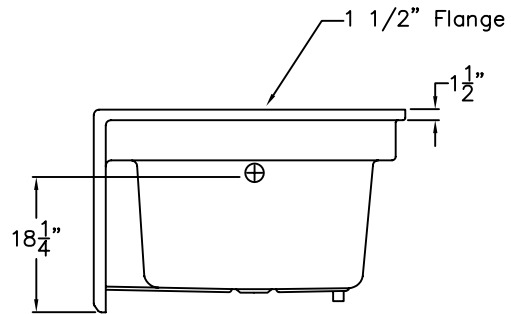

Luxury Gelcoat Series

SUBMITTAL DATA

FRONT VIEW

SIDE VIEW

TOP VIEW

G 4260 TO. GARDEN STYLE BATHTUB MEASURES 60" x 42" x 27 1/2".
 DEEP OVAL BOWLED TUB WITH WAINSCOT TRIM AND LEFT OR RIGHT DRAIN.

DUE TO THE NATURE OF THE MATERIALS
 DIMENSIONS MAY VARY ± 1/2"