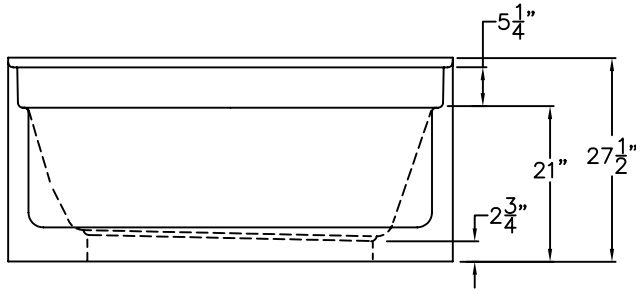

Luxury Gelcoat Series

SUBMITTAL DATA

FRONT VIEW

SIDE VIEW

TOP VIEW

G 4260 TO. GARDEN STYLE BATHTUB MEASURES 60" x 42" x 27 1/2".
 DEEP OVAL BOWLED TUB WITH WAINSCOT TRIM AND LEFT OR RIGHT DRAIN.

DUE TO THE NATURE OF THE MATERIALS
 DIMENSIONS MAY VARY ± 1/2"