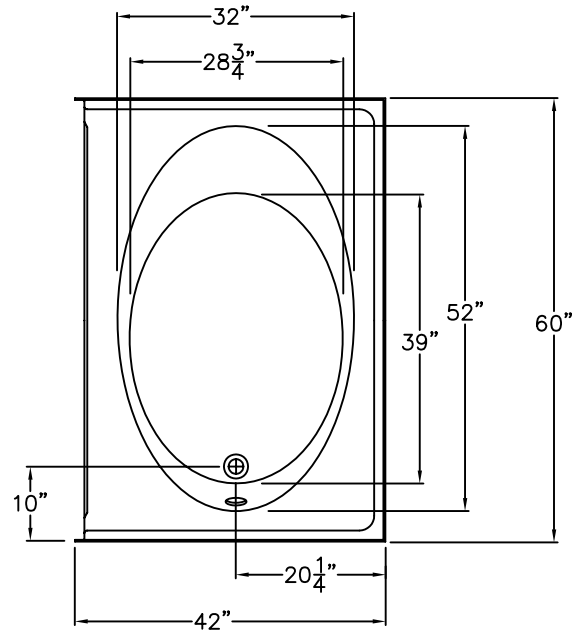

Luxury Gelcoat Series

SUBMITTAL DATA

FRONT VIEW

SIDE VIEW

TOP VIEW

G 4260 TO. GARDEN STYLE BATHTUB MEASURES 60" x 42" x 27 1/2".
 DEEP OVAL BOWLED TUB WITH WAINSCOT TRIM AND LEFT OR RIGHT DRAIN.

DUE TO THE NATURE OF THE MATERIALS
 DIMENSIONS MAY VARY ± 1/2"

Job Name:	AQUARIUS	
Model No.:	Drawing#: G 4260 TO	
Approved by:	Date Approved:	Date: 7-18-96 Revised: 5-31-11
Rep.:	Wholesaler:	Quote No.:

PRAXIS INDUSTRIES, LLC.
 ROUTE 1, BOX 46D - SAVANNAH, TN 38372
 1 (800) 443-7269 - FAX (731) 925-4290