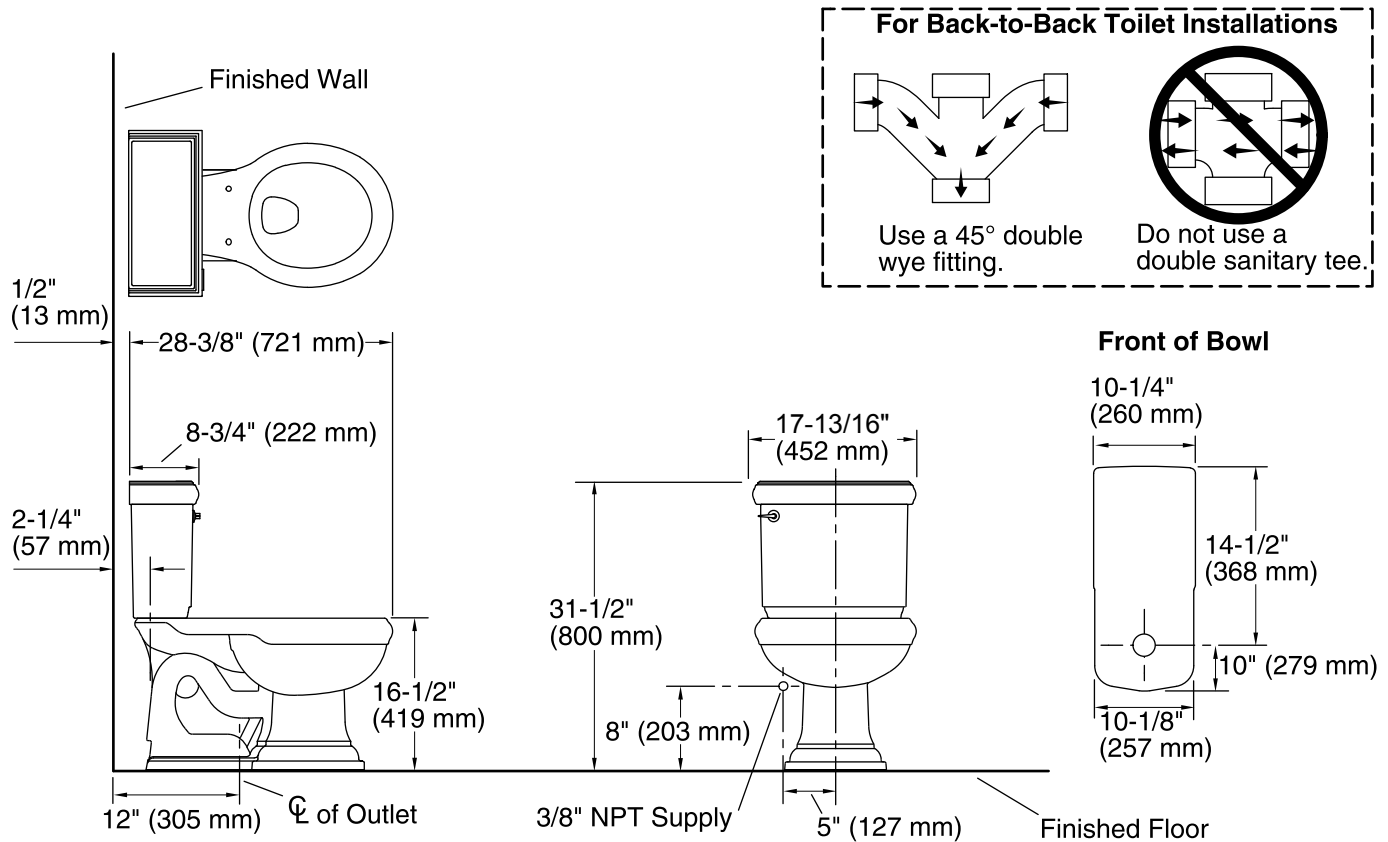

Features

- Vitreous china.
- Comfort Height® Round-front bowl.
- AquaPiston® flushing system.
- Includes left-hand polished chrome trip lever.
- 1.28 gpf (4.8 lpf).
- 2-1/8" (54 mm) fully glazed trapway.
- 12" (305 mm) rough-in.
- Less seat and supply.
- 11-1/2" (292 mm) x 8-3/4" (222 mm) water area.
- 28-3/8" (721 mm) x 17-13/16" (452 mm) x 31-1/2" (800 mm).
- Floor mount / Floor outlet.
- Insuliner® tank liner included.

Components

Product includes:

- K-4387 Round-Front Bowl
- K-4433-U Toilet Tank

Additional included component/s: Tank cover, Trip lever, Bolt cap accessory pack, and Tank accessory pack.

Codes/Standards

ASME A112.19.2/CSA B45.1
DOE - Energy Policy Act 1992
EPA WaterSense®

Technical Information

All product dimensions are nominal.

- Toilet type: Two-piece, Floor-mount
- Waste Outlet: Floor
- Bowl shape: Round front
- Flush type: AquaPiston
- Trap passageway: 2-1/8" (54 mm)
- Water Consumption
 - Full: 1.28 gpf (4.8 lpf)
- Water surface size: 11-1/2" x 8-3/4" (292 mm x 222 mm)
- Rim to water surface: 6-1/8" (156 mm)
- Rough-in: 12" (305 mm)
- Seat-mounting holes: 5-1/2" (140 mm)

Notes

- Install this product according to the installation instructions.
- For back-to-back toilet installations: Use only a 45° double wye fitting.