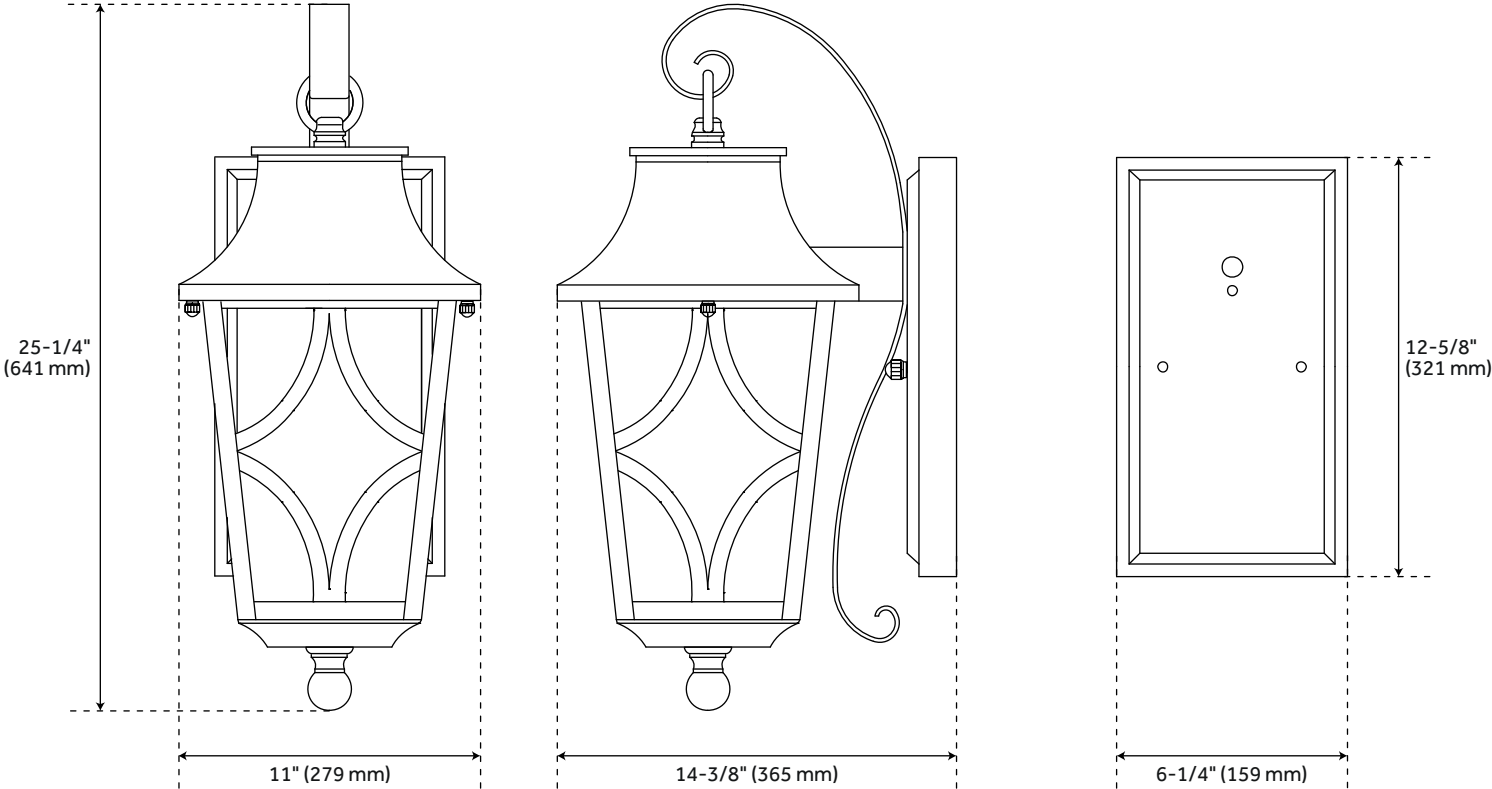

# ALTIMETER 4-LIGHT CANDELABRA OUTDOOR WALL SCONCE

SKU: 434325

## FEATURES

Installation Type: Wall Mount  
Design: Traditional  
Product Finish: Black  
Material: Aluminum  
Width: 11-1/2"  
Height: 25"  
Depth: 14-1/2"  
Base Plate Height: 6-1/4"  
Mounting Hardware Included: Yes  
Reversible Mounting: No  
Shade Finish: Clear  
Shade Material: Glass  
Number of Bulbs: 4  
Base Plate Width: 12-5/8"  
Location Type: Suitable for Wet Locations  
Bulbs Included: No  
Bulb Type: Candelabra E-12  
Wattage per Bulb: 60

# ALTIMETER 4-LIGHT CANDELABRA OUTDOOR WALL SCONCE - BLACK

SKU: 434325

All dimensions and specifications are nominal and may vary. Use actual products for accuracy in critical situations.

Code: PHEL1404